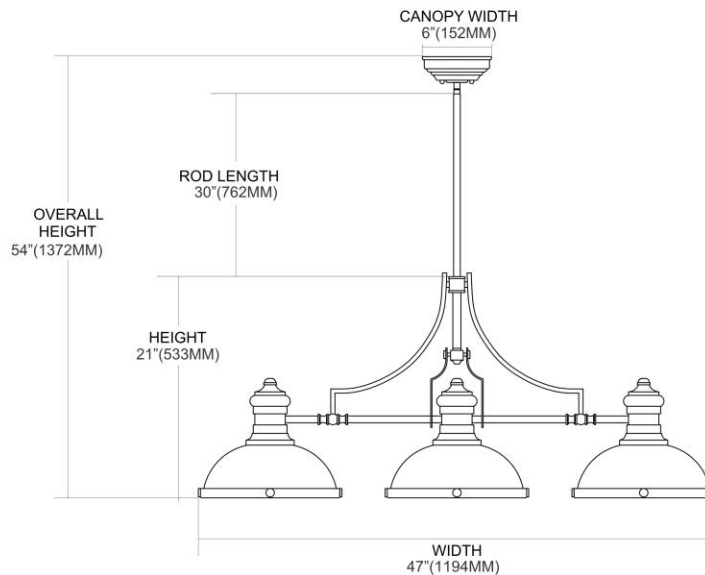

<b>ITEM #:</b>	66425-3
<b>UPC</b>	830335014126
<b>Description</b>	Chadwick 3-Light Island Light in Satin Nickel with Cappa Shell Shade
<b>Finish</b>	Satin Nickel
<b>Materials</b>	Glass, Steel
<b>Brand</b>	ELK Lighting
<b>Collection</b>	Chadwick
<b>Category</b>	Indoor Lighting
<b>Type</b>	Island Light

ITEM DIMENSIONS				RATINGS & SPECIFICATIONS				
<b>Width</b>	13 inches			<b>Safety Rating</b>	N/A		<b>Certification</b>	N/A
<b>Depth</b>	47 inches			<b>ADA Compliant</b>	N/A		<b>Voltage</b>	N/A
<b>Height</b>	21 inches			<b>BULBS / SOCKETS</b>				
<b>Weight</b>	24 pounds			<b>Quantity</b>	3	<b>Wattage</b>	100 watts	
<b>ADDITIONAL DIMENSIONS</b>				<b>Included</b>	No		<b>Type</b>	A19 (E26 Medium Base)
<b>Backplate / Canopy</b>	7.25x7.25			<b>Other</b>	N/A			
<b>HCWO</b>	N/A			<b>CHAIN / CORD INFORMATION</b>				
<b>Min. Extension</b>	N/A			<b>Chain</b>	N/A		<b>Cord</b>	N/A
<b>Max. Extension</b>	N/A			<b>SHADE / GLASS DETAILS</b>				
<b>OVERALL HEIGHT</b>				<b>Shade/Glass Description</b>	Cappa Shell Mosaic Shade			
<b>Min.</b>	N/A		<b>Max.</b>	N/A				
<b>EXTENSION ROD(S)</b>				<b>Width</b>	N/A		<b>Height</b>	N/A
Rods: 1-6, 2-12				<b>Width at Top</b>	N/A		<b>Width at Bottom</b>	N/A