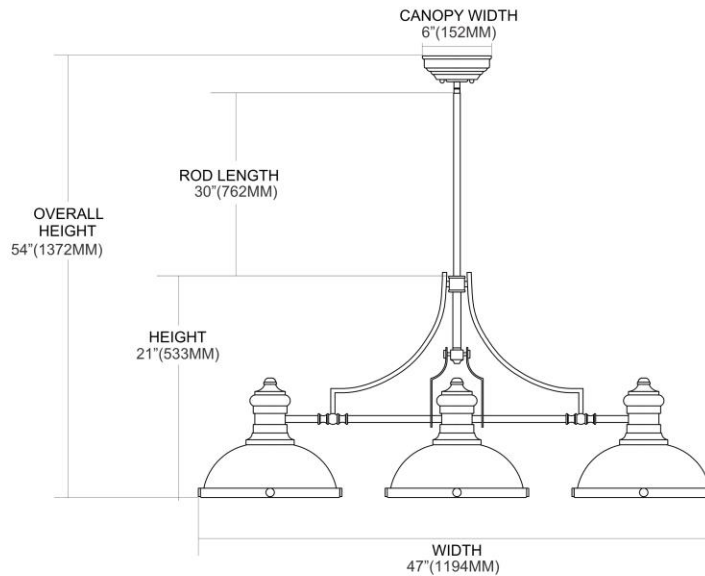

<b>ITEM #:</b>	66445-3-LED
<b>UPC</b>	830335020554
<b>Description</b>	Chadwick 3-Light Island Light in Antique Copper with Cappa Shell Shade - Includes LED Bulbs
<b>Finish</b>	Antique Copper
<b>Materials</b>	Glass, Steel
<b>Brand</b>	ELK Lighting
<b>Collection</b>	Chadwick
<b>Category</b>	Indoor Lighting
<b>Type</b>	Island Light

ITEM DIMENSIONS				RATINGS & SPECIFICATIONS				
<b>Width</b>	13 inches			<b>Safety Rating</b>	N/A		<b>Certification</b>	N/A
<b>Depth</b>	47 inches			<b>ADA Compliant</b>	N/A		<b>Voltage</b>	N/A
<b>Height</b>	21 inches			<b>BULBS / SOCKETS</b>				
<b>Weight</b>	24 pounds			<b>Quantity</b>	3	<b>Wattage</b>	9.5 watts	
<b>ADDITIONAL DIMENSIONS</b>				<b>Included</b>	Yes		<b>Type</b>	A19 LED (E26 Medium Base)
<b>Backplate / Canopy</b>	7.25x7.25			<b>Other</b>	N/A			
<b>HCWO</b>	N/A			<b>CHAIN / CORD INFORMATION</b>				
<b>Min. Extension</b>	N/A			<b>Chain</b>	N/A		<b>Cord</b>	N/A
<b>Max. Extension</b>	N/A			<b>SHADE / GLASS DETAILS</b>				
<b>OVERALL HEIGHT</b>				<b>Shade/Glass Description</b>	Cappa Shell Mosaic Shade			
<b>Min.</b>	N/A		<b>Max.</b>	N/A				
<b>EXTENSION ROD(S)</b>				<b>Width</b>	N/A		<b>Height</b>	N/A
Rods: 1-6, 2-12				<b>Width at Top</b>	N/A		<b>Width at Bottom</b>	N/A