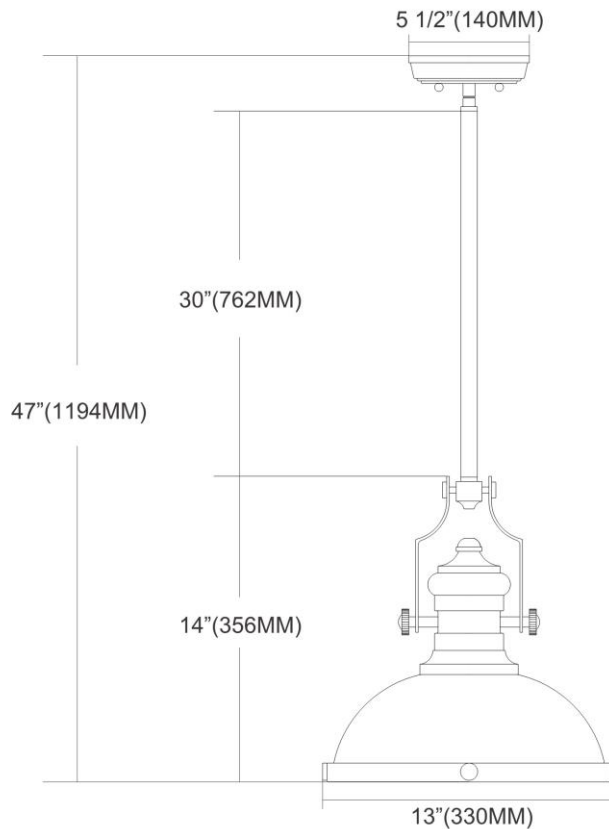


	ITEM #:	66515-1
	UPC	748119088419
	Description	Chadwick 1-Light Pendant in Polished Nickel with Gloss White Shade
	Finish	Gloss White, Polished Nickel
	Materials	Glass, Steel
	Brand	ELK Lighting
	Collection	Chadwick
	Category	Indoor Lighting
	Type	Pendant

ITEM DIMENSIONS				RATINGS & SPECIFICATIONS				
Width	13 inches			Safety Rating	UL		Certification	N/A
Depth	13 inches			ADA Compliant	N/A		Voltage	N/A
Height	14 inches			BULBS / SOCKETS				
Weight	5 pounds			Quantity	1		Wattage	100 watts
ADDITIONAL DIMENSIONS				Included	No		Type	A19 (E26 Medium Base)
Backplate / Canopy	6x6			Other	N/A			
HCWO	N/A			CHAIN / CORD INFORMATION				
Min. Extension	N/A			Chain	N/A		Cord	N/A
Max. Extension	N/A			SHADE / GLASS DETAILS				
OVERALL HEIGHT				Shade/Glass Description	Gloss White Shade			
Min.	N/A		Max.	N/A				
EXTENSION ROD(S)				Width	13 inches		Height	N/A
Rods: 1-6, 2-12				Width at Top	N/A		Width at Bottom	N/A