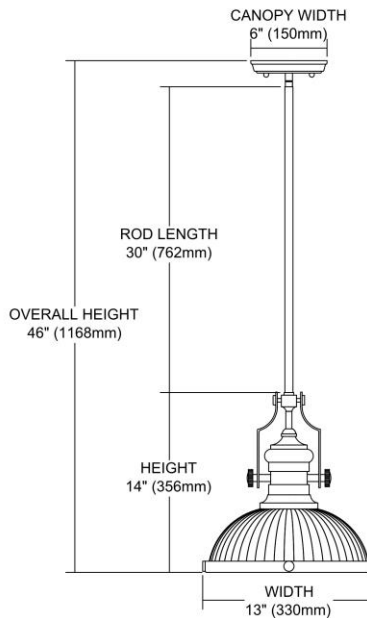

ITEM DIMENSIONS				RATINGS & SPECIFICATIONS				
Width	13 inches			Safety Rating	UL		Certification	N/A
Depth	13 inches			ADA Compliant	N/A		Voltage	N/A
Height	14 inches			BULBS / SOCKETS				
Weight	6 pounds			Quantity	1		Wattage	100 watts
ADDITIONAL DIMENSIONS				Included	No		Type	A19 (E26 Medium Base)
Backplate / Canopy	6x6			Other	N/A			
HCWO	N/A			CHAIN / CORD INFORMATION				
Min. Extension	N/A			Chain	N/A		Cord	N/A
Max. Extension	N/A			SHADE / GLASS DETAILS				
OVERALL HEIGHT				Shade/Glass Description	Clear Ribbed Glass			
Min.	N/A		Max.	N/A				
EXTENSION ROD(S)				Width	N/A		Height	N/A
Rods: 1-6, 2-12				Width at Top	N/A		Width at Bottom	N/A