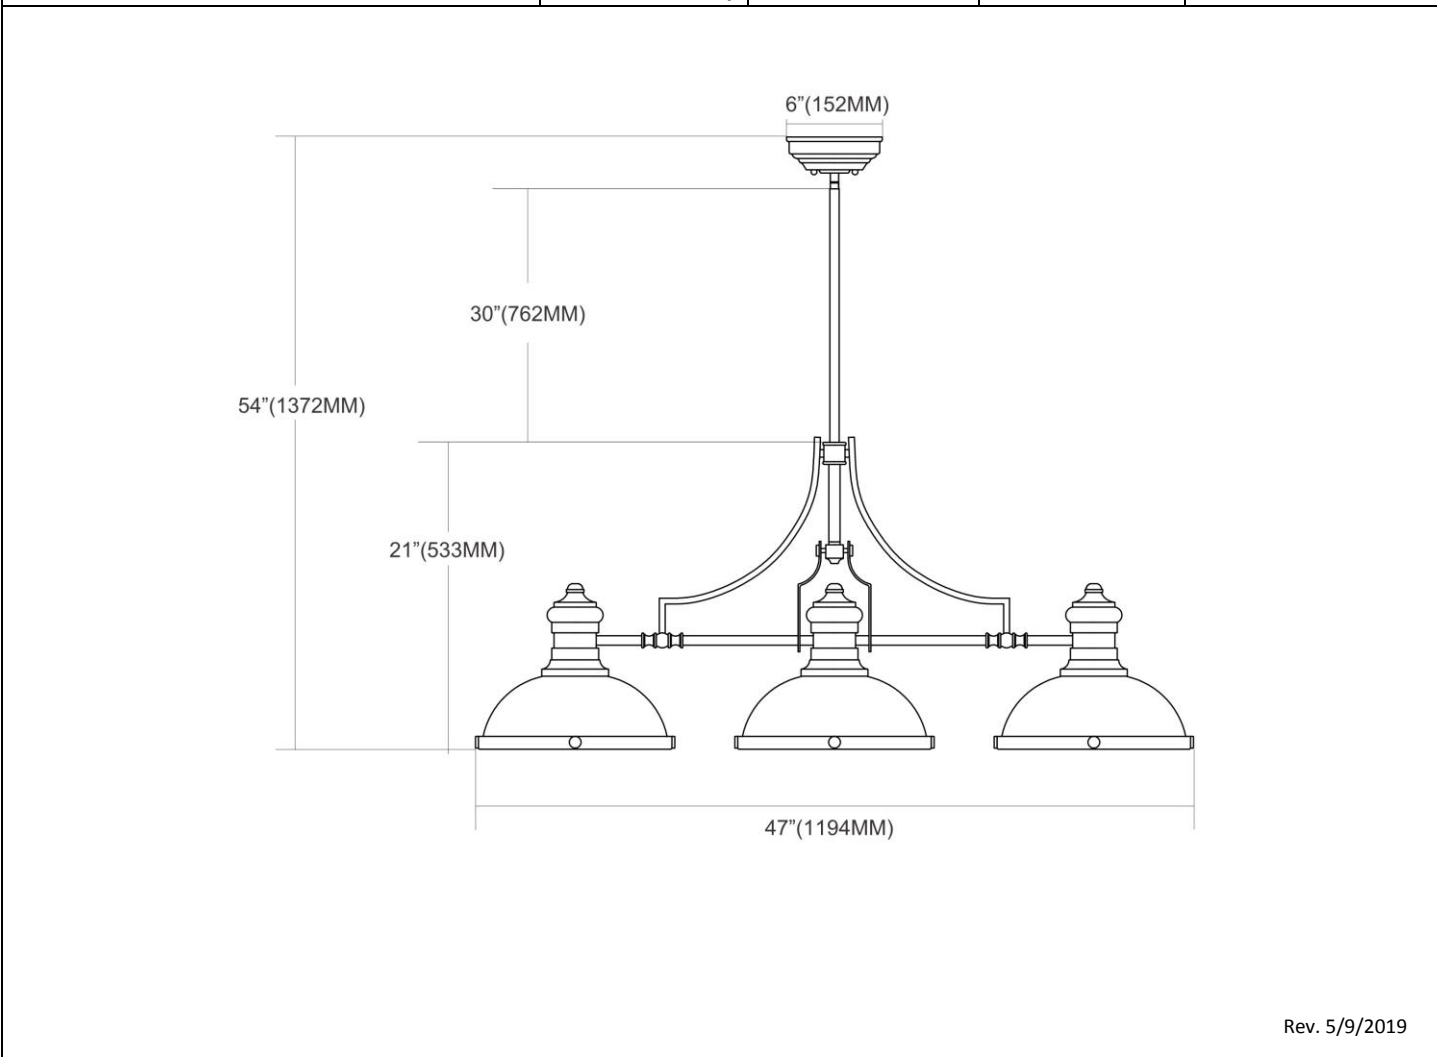

EXTENSION ROD(S)

Rods: 1-6, 2-12

Width	N/A	Height	N/A

Width at Top	N/A	Width at Bottom	N/A