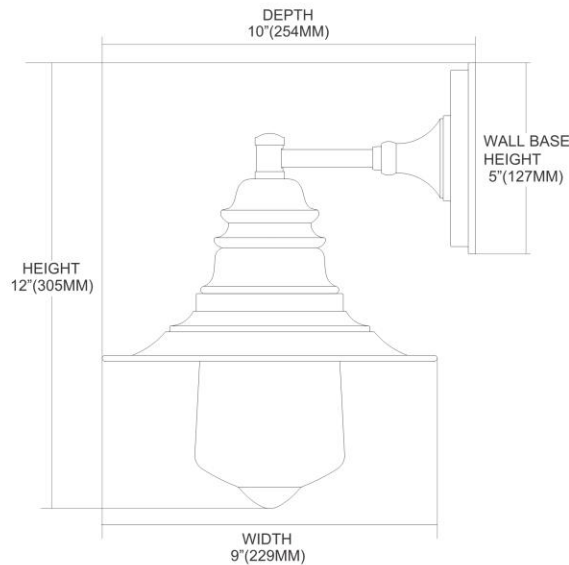

ITEM #:	66700-1
UPC	830335016670
Description	Insulator Glass 1-Light Outdoor Wall Lamp in Brushed Aluminum
Finish	Brushed Aluminum
Materials	Cast Aluminum
Brand	ELK Lighting
Collection	Insulator Glass
Category	Outdoor Lighting
Type	Sconce

ITEM DIMENSIONS				RATINGS & SPECIFICATIONS				
Width	9 inches			Safety Rating	N/A		Certification	N/A
Depth	10 inches			ADA Compliant	N/A		Voltage	N/A
Height	12 inches			BULBS / SOCKETS				
Weight	2 pounds			Quantity	1	Wattage	60 watts	
ADDITIONAL DIMENSIONS				Included	No		Type	A19 (E26 Medium Base)
Backplate / Canopy	5x5			Other	N/A			
HCWO	N/A			CHAIN / CORD INFORMATION				
Min. Extension	N/A			Chain	N/A		Cord	N/A
Max. Extension	N/A			SHADE / GLASS DETAILS				
OVERALL HEIGHT				Shade/Glass Description	Brushed Aluminum with Clear Glass and Insulator Glass Accent			
Min.	N/A		Max.	N/A				
EXTENSION ROD(S)				Width	N/A		Height	N/A
N/A				Width at Top	N/A		Width at Bottom	N/A