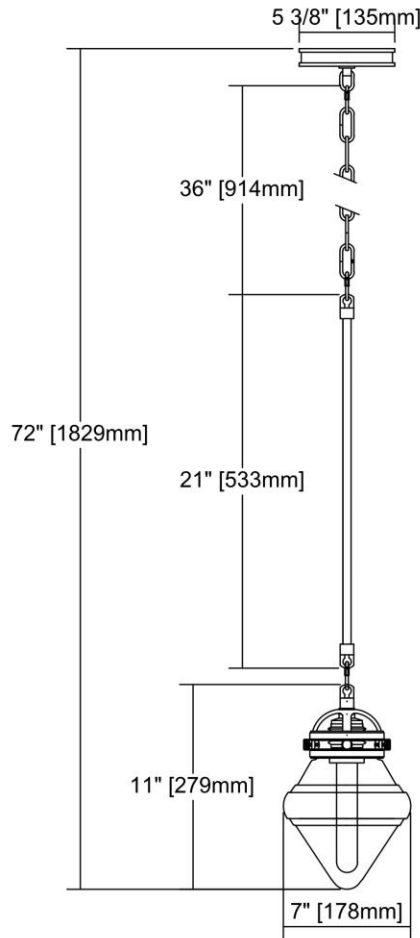


	ITEM #:	67145/1
	UPC	748119100890
	Description	Gramercy 1-Light Mini Pendant in Satin Nickel with Clear Glass
	Finish	Satin Nickel
	Materials	Glass, Metal
	Brand	ELK Lighting
	Collection	Gramercy
	Category	Indoor Lighting
	Type	Mini Pendant

ITEM DIMENSIONS				RATINGS & SPECIFICATIONS				
Width	7 inches			Safety Rating	UL		Certification	N/A
Depth	7 inches			ADA Compliant	N/A		Voltage	N/A
Height	11 inches			BULBS / SOCKETS				
Weight	4 pounds			Quantity	1	Wattage	60 watts	
ADDITIONAL DIMENSIONS				Included	No		Type	A19 (E26 Medium Base)
Backplate / Canopy	N/A			Other	N/A			
HCWO	N/A			CHAIN / CORD INFORMATION				
Min. Extension	N/A			Chain	N/A		Cord	N/A
Max. Extension	N/A			SHADE / GLASS DETAILS				
OVERALL HEIGHT				Shade/Glass Description	Clear Glass			
Min.	N/A		Max.	N/A				
EXTENSION ROD(S)				Width	N/A		Height	N/A
N/A				Width at Top	N/A		Width at Bottom	N/A