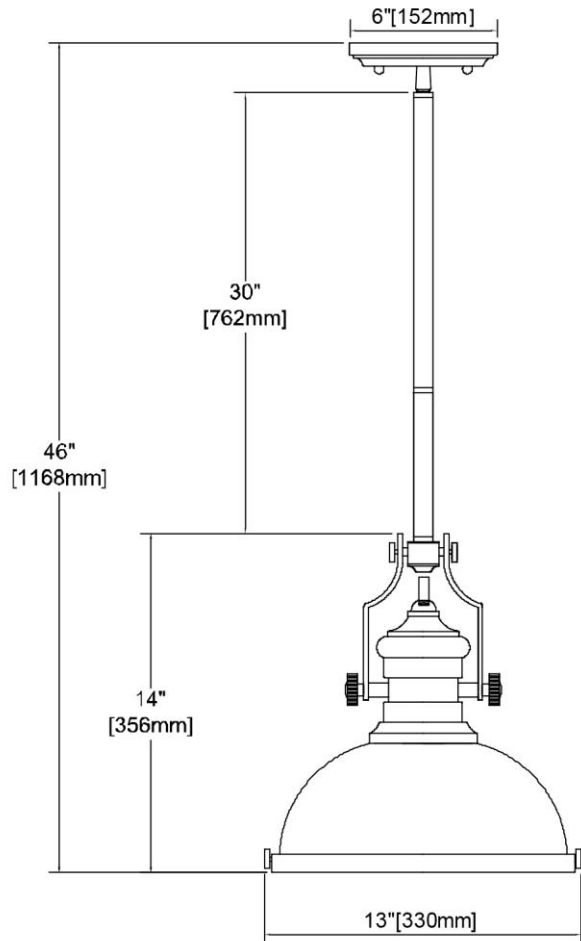


	ITEM #:	67204-1
	UPC	748119135359
	Description	Chadwick 1-Light Pendant in Black Nickel with White Glass
	Finish	Black Nickel
	Materials	Glass, Steel
	Brand	ELK Lighting
	Collection	Chadwick
	Category	Indoor Lighting
	Type	Pendant

ITEM DIMENSIONS				RATINGS & SPECIFICATIONS				
Width	13 inches			Safety Rating	UL		Certification	Dry locations
Depth	13 inches			ADA Compliant	N/A		Voltage	120
Height	14 inches			BULBS / SOCKETS				
Weight	8 pounds			Quantity	1	Wattage	100 watts	
ADDITIONAL DIMENSIONS				Included	No		Type	A19 (E26 Medium Base)
Backplate / Canopy	6 diameter			Other	N/A			
HCWO	N/A			CHAIN / CORD INFORMATION				
Min. Extension	N/A			Chain	N/A		Cord	84 inches - Black
Max. Extension	N/A			SHADE / GLASS DETAILS				
OVERALL HEIGHT				Shade/Glass Description	White glass			
Min.	22 inches		Max.	46 inches				
EXTENSION ROD(S)				Width	13 inches		Height	5 inches
Rods: 1-6, 2-12				Width at Top	N/A		Width at Bottom	N/A