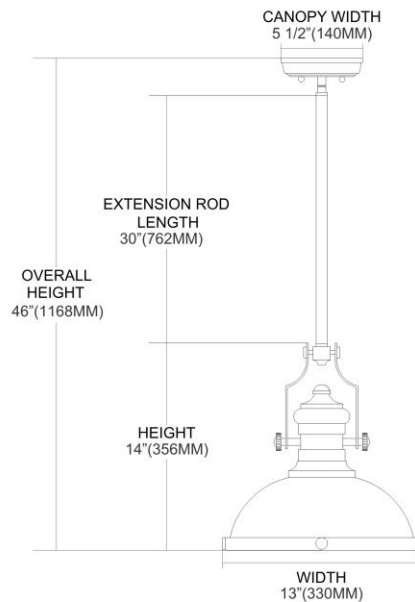

ITEM #:	67713-1
UPC	748119088518
Description	Chadwick 1-Light Pendant in Polished Nickel with Seedy Glass
Finish	Polished Nickel
Materials	Glass, Steel
Brand	ELK Lighting
Collection	Chadwick
Category	Indoor Lighting
Type	Pendant

ITEM DIMENSIONS				RATINGS & SPECIFICATIONS				
Width	13 inches			Safety Rating	UL		Certification	N/A
Depth	13 inches			ADA Compliant	N/A		Voltage	N/A
Height	14 inches			BULBS / SOCKETS				
Weight	5 pounds			Quantity	1		Wattage	100 watts
ADDITIONAL DIMENSIONS				Included	No		Type	A19 (E26 Medium Base)
Backplate / Canopy	6x6			Other	N/A			
HCWO	N/A			CHAIN / CORD INFORMATION				
Min. Extension	N/A			Chain	N/A		Cord	N/A
Max. Extension	N/A			SHADE / GLASS DETAILS				
OVERALL HEIGHT				Shade/Glass Description	Seedy Glass			
Min.	N/A		Max.	N/A				
EXTENSION ROD(S)				Width	N/A		Height	N/A
Rods: 1-6, 2-12				Width at Top	N/A		Width at Bottom	N/A