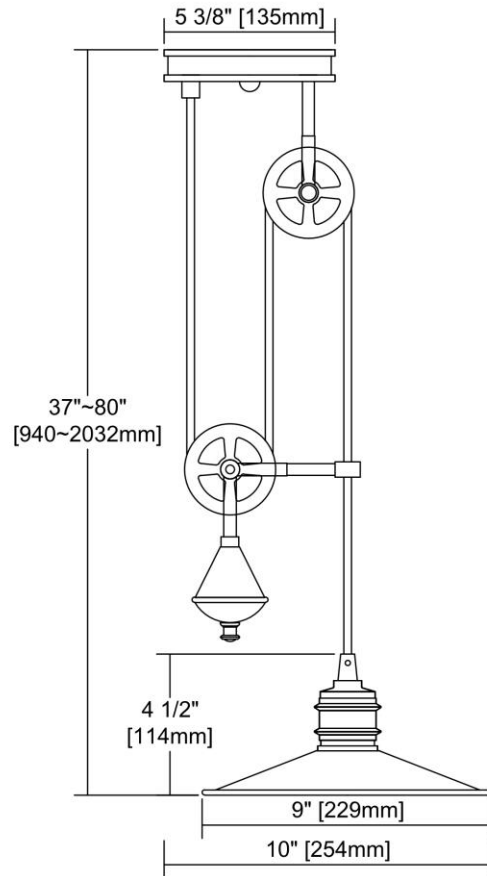

ITEM #:	69073/1	
	UPC	748119128146
	Description	Spindle Wheel 1-Light Adjustable Pendant in Satin Nickel with Matching Shade
	Finish	Satin Nickel
	Materials	Metal
	Brand	ELK Lighting
	Collection	Spindle Wheel
	Category	Indoor Lighting
	Type	Mini Pendant

ITEM DIMENSIONS				RATINGS & SPECIFICATIONS				
Width	10 inches			Safety Rating	N/A		Certification	N/A
Depth	9 inches			ADA Compliant	N/A		Voltage	N/A
Height	37 inches			BULBS / SOCKETS				
Weight	5 pounds			Quantity	1	Wattage	60 watts	
ADDITIONAL DIMENSIONS				Included	No		Type	A19 (E26 Medium Base)
Backplate / Canopy	5x5			Other	N/A			
HCWO	N/A			CHAIN / CORD INFORMATION				
Min. Extension	N/A			Chain	N/A		Cord	N/A
Max. Extension	N/A			SHADE / GLASS DETAILS				
OVERALL HEIGHT				Shade/Glass Description	Matching Shade			
Min.	N/A		Max.	N/A				
EXTENSION ROD(S)				Width	N/A		Height	N/A
N/A				Width at Top	N/A		Width at Bottom	N/A