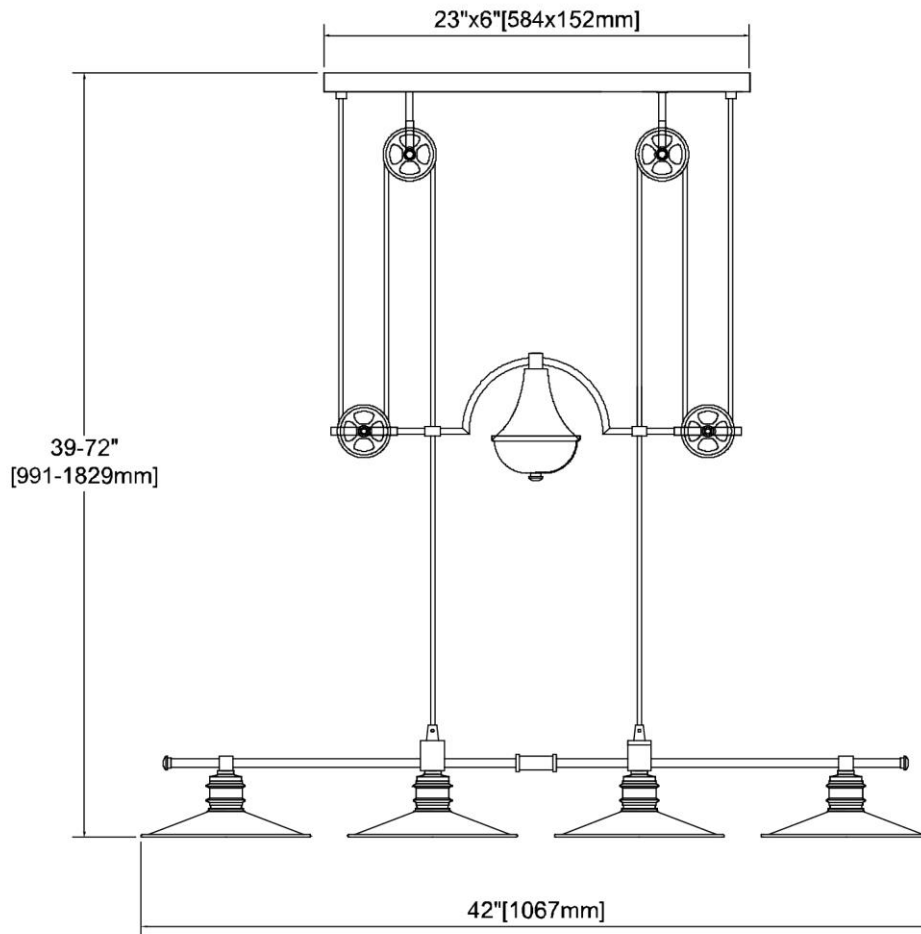

<b>ITEM #:</b>	69089/4
<b>UPC</b>	748119135649
<b>Description</b>	Spindle Wheel 4-Light Island Light in Oil Rubbed Bronze
<b>Finish</b>	Oil Rubbed Bronze
<b>Materials</b>	Steel, Zinc
<b>Brand</b>	ELK Lighting
<b>Collection</b>	Spindle Wheel
<b>Category</b>	Indoor Lighting
<b>Type</b>	Island Light

ITEM DIMENSIONS				RATINGS & SPECIFICATIONS				
<b>Width</b>	42 inches			<b>Safety Rating</b>	UL		<b>Certification</b>	Dry locations
<b>Depth</b>	9 inches			<b>ADA Compliant</b>	N/A		<b>Voltage</b>	120
<b>Height</b>	39 inches			<b>BULBS / SOCKETS</b>				
<b>Weight</b>	21 pounds			<b>Quantity</b>	4		<b>Wattage</b>	60 watts
ADDITIONAL DIMENSIONS				<b>Included</b>	No		<b>Type</b>	A19 (E26 Medium Base)
<b>Backplate / Canopy</b>	23x6			<b>Other</b>	N/A			
<b>HCWO</b>	N/A			CHAIN / CORD INFORMATION				
<b>Min. Extension</b>	N/A			<b>Chain</b>	N/A		<b>Cord</b>	84 inches - Brown Fabric
<b>Max. Extension</b>	N/A			SHADE / GLASS DETAILS				
OVERALL HEIGHT				<b>Shade/Glass Description</b>	N/A			
<b>Min.</b>	39 inches		<b>Max.</b>	72 inches				
EXTENSION ROD(S)				<b>Width</b>	N/A		<b>Height</b>	N/A
N/A				<b>Width at Top</b>	N/A		<b>Width at Bottom</b>	N/A