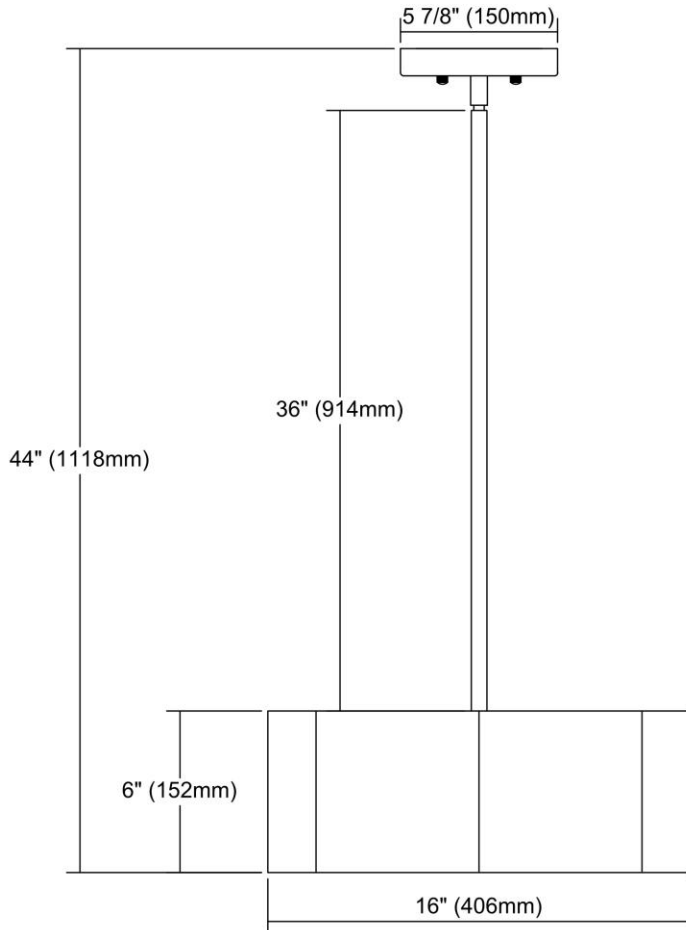

ITEM DIMENSIONS				RATINGS & SPECIFICATIONS				
Width	16 inches			Safety Rating	UL		Certification	N/A
Depth	16 inches			ADA Compliant	N/A		Voltage	N/A
Height	6 inches			BULBS / SOCKETS				
Weight	9 pounds			Quantity	3		Wattage	9.5 watts
ADDITIONAL DIMENSIONS				Included	Yes		Type	A19 LED (E26 Medium Base)
Backplate / Canopy	N/A			Other	N/A			
HCWO	N/A			CHAIN / CORD INFORMATION				
Min. Extension	N/A			Chain	N/A		Cord	N/A
Max. Extension	N/A			SHADE / GLASS DETAILS				
OVERALL HEIGHT				Shade/Glass Description	Seedy Glass with Amber Art Glass Inner Drum			
Min.	N/A		Max.	N/A				
EXTENSION ROD(S)				Width	N/A		Height	N/A
N/A				Width at Top	N/A		Width at Bottom	N/A