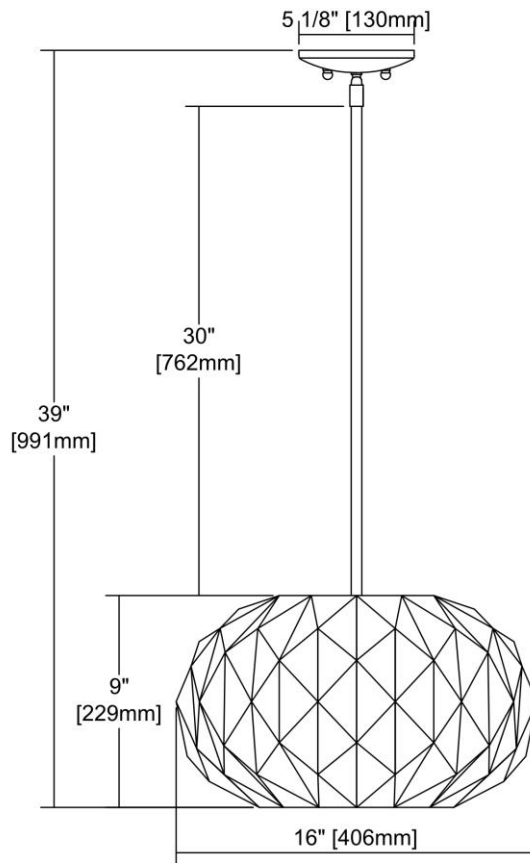


	<b>ITEM #:</b>	72222-3
	<b>UPC</b>	748119114972
	<b>Description</b>	Tetra 3-Light Chandelier in Oil Rubbed Bronze with Clear Geometric Glass
	<b>Finish</b>	Oil Rubbed Bronze
	<b>Materials</b>	Glass, Metal
	<b>Brand</b>	ELK Lighting
	<b>Collection</b>	Tetra
	<b>Category</b>	Indoor Lighting
	<b>Type</b>	Chandelier

ITEM DIMENSIONS				RATINGS & SPECIFICATIONS				
<b>Width</b>	16 inches			<b>Safety Rating</b>	UL		<b>Certification</b>	N/A
<b>Depth</b>	16 inches			<b>ADA Compliant</b>	N/A		<b>Voltage</b>	N/A
<b>Height</b>	9 inches			<b>BULBS / SOCKETS</b>				
<b>Weight</b>	8 pounds			<b>Quantity</b>	3		<b>Wattage</b>	60 watts
ADDITIONAL DIMENSIONS				<b>Included</b>	No		<b>Type</b>	A19 (E26 Medium Base)
<b>Backplate / Canopy</b>	5x5			<b>Other</b>	N/A			
<b>HCWO</b>	N/A			CHAIN / CORD INFORMATION				
<b>Min. Extension</b>	N/A			<b>Chain</b>	N/A		<b>Cord</b>	N/A
<b>Max. Extension</b>	N/A			SHADE / GLASS DETAILS				
OVERALL HEIGHT				<b>Shade/Glass Description</b>	Clear Glass			
<b>Min.</b>	N/A		<b>Max.</b>	N/A				
EXTENSION ROD(S)				<b>Width</b>	N/A		<b>Height</b>	N/A
Rods: 1-6, 2-12				<b>Width at Top</b>	N/A		<b>Width at Bottom</b>	N/A