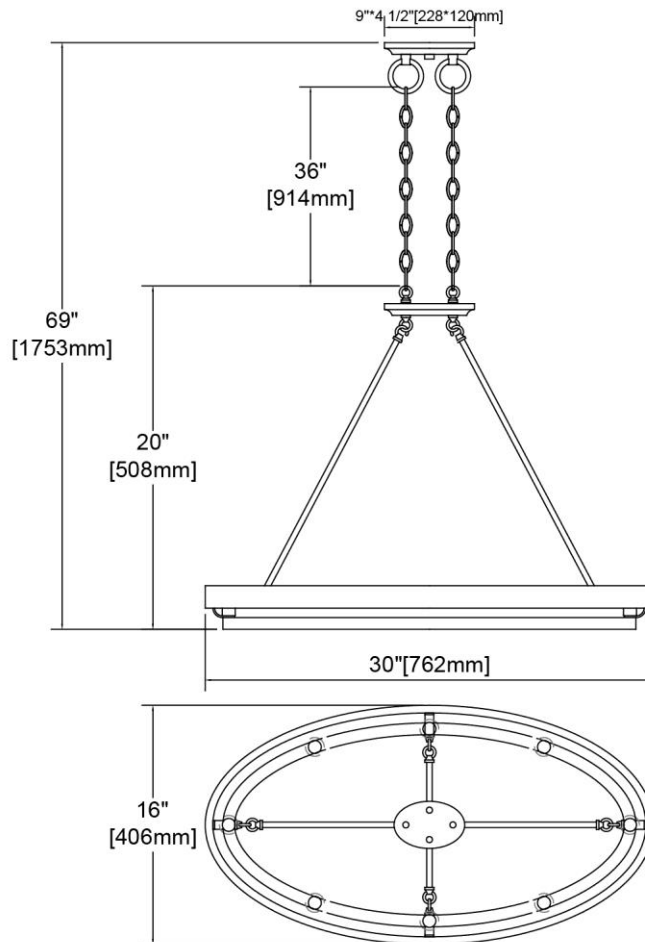

ITEM #:	75065/8
UPC	748119141428
Description	Ramsey 8-Light Island Light in Satin Nickel and Beech Wood
Finish	Satin Nickel, Beechwood
Materials	Steel
Brand	ELK Lighting
Collection	Ramsey
Category	Indoor Lighting
Type	Island Light

ITEM DIMENSIONS				RATINGS & SPECIFICATIONS				
Width	30 inches			Safety Rating	UL		Certification	Dry locations
Depth	16 inches			ADA Compliant	N/A		Voltage	120 volts
Height	20 inches			BULBS / SOCKETS				
Weight	13 pounds			Quantity	8		Wattage	60 watts
ADDITIONAL DIMENSIONS				Included	No		Type	Torpedo (E12 Candelabra Base)
Backplate / Canopy	9x4.5			Other	N/A			
HCWO	N/A			CHAIN / CORD INFORMATION				
Min. Extension	N/A			Chain	36 inches		Cord	72 inches - Clear
Max. Extension	N/A			SHADE / GLASS DETAILS				
OVERALL HEIGHT				Shade/Glass Description	No Shade/Glass			
Min.	24 inches		Max.	69 inches				
EXTENSION ROD(S)				Width	N/A		Height	N/A
N/A				Width at Top	N/A		Width at Bottom	N/A