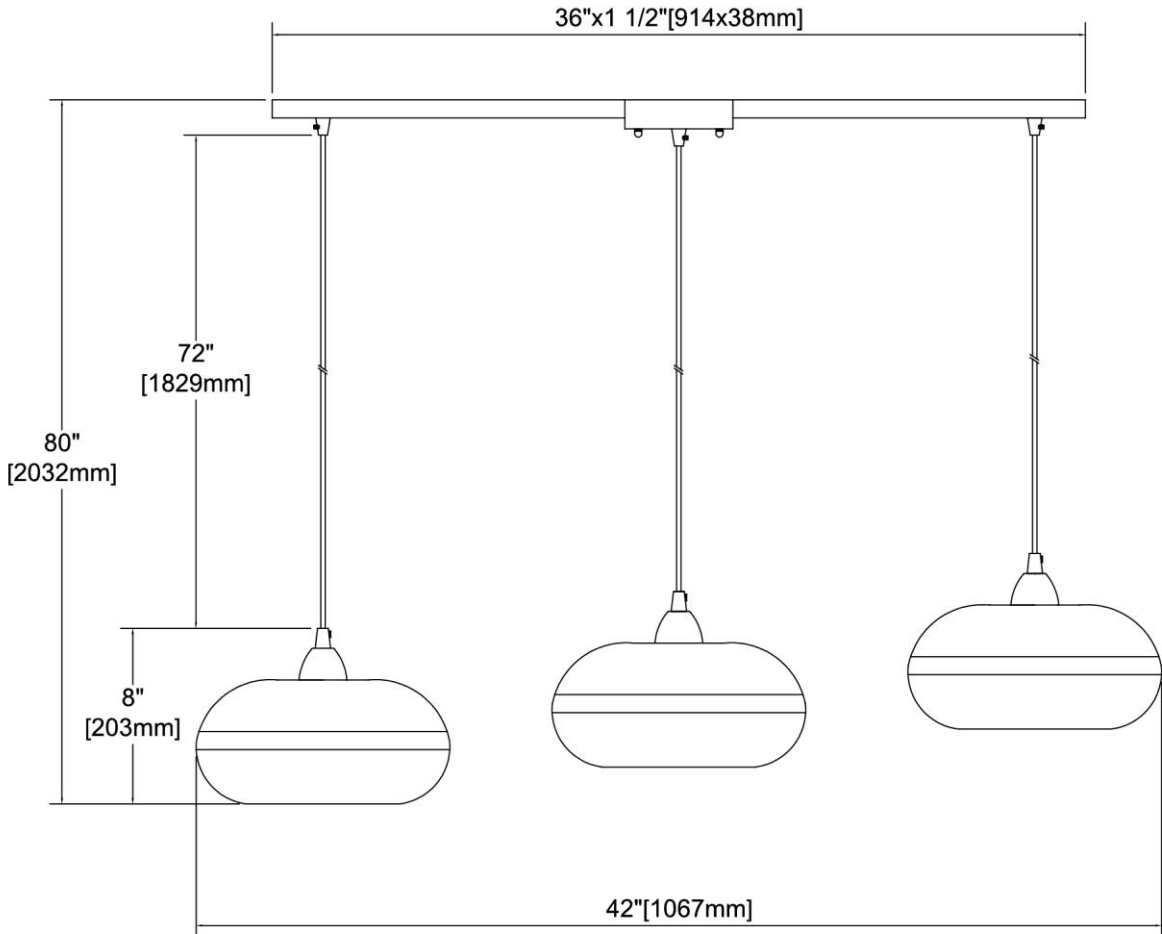

ITEM #:	85212/3L
UPC	748119136639
Description	Hazelton 3-Light Linear Mini Pendant Fixture in Oil Rubbed Bronze with Earth Brown Fused Glass
Finish	Oil Rubbed Bronze
Materials	Glass, Steel
Brand	ELK Lighting
Collection	Hazelton
Category	Indoor Lighting
Type	Mini Pendant

ITEM DIMENSIONS				RATINGS & SPECIFICATIONS				
Width	36 inches			Safety Rating	ETL		Certification	Dry locations
Depth	12 inches			ADA Compliant	N/A		Voltage	120 volts
Height	8 inches			BULBS / SOCKETS				
Weight	17 pounds			Quantity	3		Wattage	60 watts
ADDITIONAL DIMENSIONS				Included	No		Type	A19 (E26 Medium Base)
Backplate / Canopy	36 diameter			Other	N/A			
HCWO	N/A			CHAIN / CORD INFORMATION				
Min. Extension	N/A			Chain	N/A		Cord	72 inches - Brown Fabric
Max. Extension	N/A			SHADE / GLASS DETAILS				
OVERALL HEIGHT				Shade/Glass Description	Earth brown fused glass			
Min.	11 inches		Max.	80 inches				
EXTENSION ROD(S)				Width	11 inches		Height	6 inches
N/A				Width at Top	11 inches		Width at Bottom	11 inches