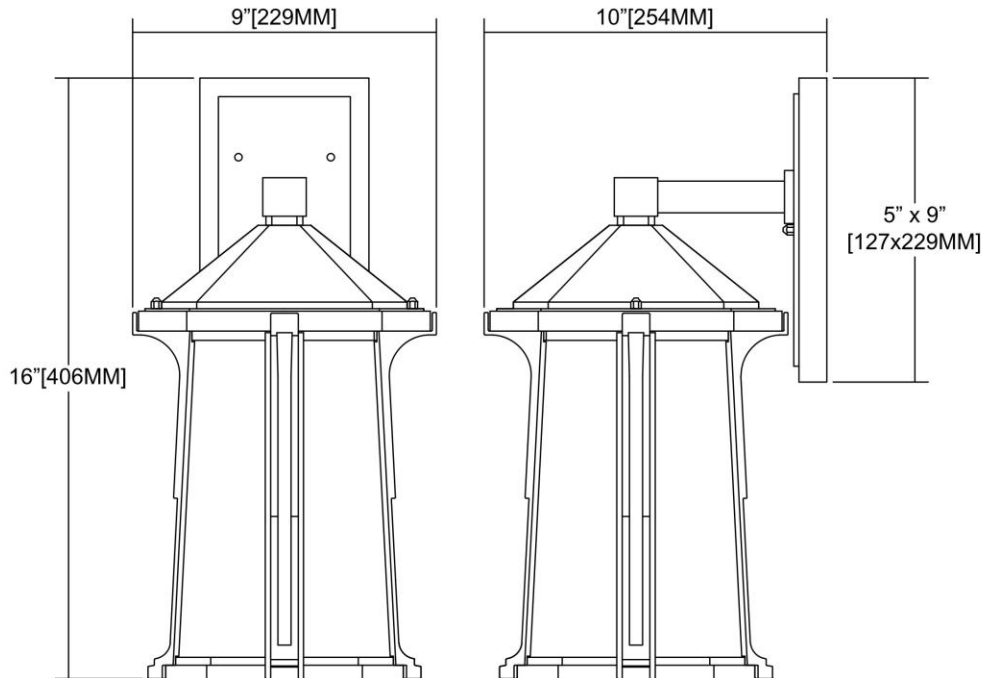

LED

ITEM #:	87092/1-LED
UPC	748119106106
Description	Brighton 1-Light Outdoor Wall Lamp in Smoked Bronze - Includes LED Bulb
Finish	Smoked Bronze
Materials	Glass, Metal
Brand	ELK Lighting
Collection	Brighton
Category	Outdoor Lighting
Type	Sconce

ITEM DIMENSIONS				RATINGS & SPECIFICATIONS				
Width	9 inches			Safety Rating	UL		Certification	N/A
Depth	7 inches			ADA Compliant	N/A		Voltage	N/A
Height	16 inches			BULBS / SOCKETS				
Weight	7 pounds			Quantity	1	Wattage	9.5 watts	
ADDITIONAL DIMENSIONS				Included	Yes		Type	A19 LED (E26 Medium Base)
Backplate / Canopy	5x9			Other	N/A			
HCWO	N/A			CHAIN / CORD INFORMATION				
Min. Extension	N/A			Chain	N/A		Cord	N/A
Max. Extension	N/A			SHADE / GLASS DETAILS				
OVERALL HEIGHT				Shade/Glass Description	Frosted Light Amber			
Min.	N/A		Max.	N/A				
EXTENSION ROD(S)				Width	N/A		Height	N/A
N/A				Width at Top	N/A		Width at Bottom	N/A