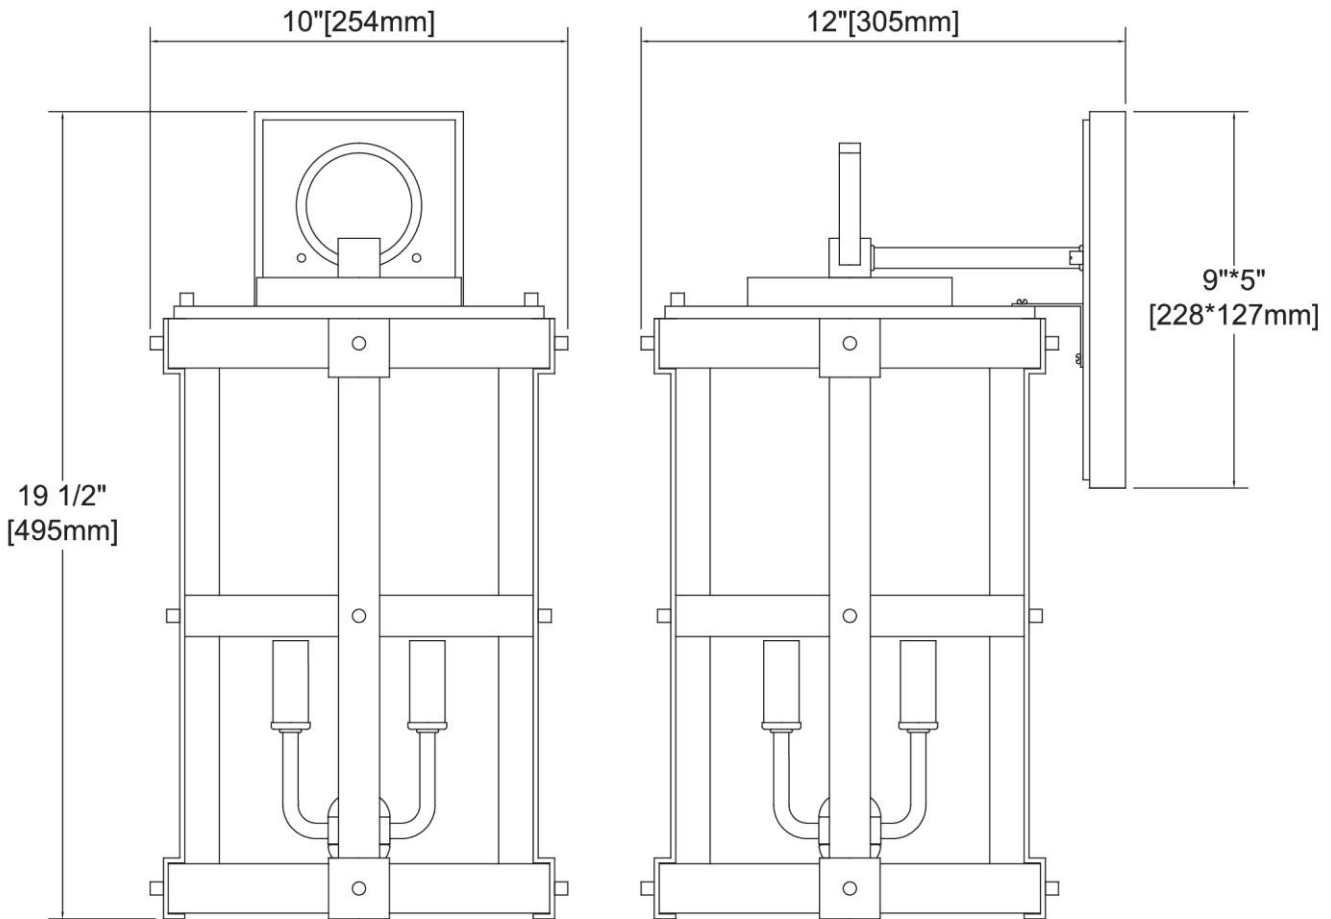

ITEM #:	89146/3
UPC	748119140926
Description	Crenshaw 3-Light Outdoor Sconce in Anvil Iron and Distressed Antique Graywood with Seedy Glass
Finish	Anvil Iron, Distressed Antique Graywood
Materials	Aluminum, Glass
Brand	ELK Lighting
Collection	Crenshaw
Category	Outdoor Lighting
Type	Sconce

ITEM DIMENSIONS				RATINGS & SPECIFICATIONS				
Width	10 inches			Safety Rating	UL		Certification	Wet locations
Depth	12 inches			ADA Compliant	N/A		Voltage	120 volts
Height	20 inches			BULBS / SOCKETS				
Weight	7 pounds			Quantity	3	Wattage	60 watts	
ADDITIONAL DIMENSIONS				Included	No	Type	B11 (E12 Candelabra Base)	
Backplate / Canopy	5x9			Other	N/A			
HCWO	3.5 inches			CHAIN / CORD INFORMATION				
Min. Extension	N/A			Chain	N/A	Cord	8 inches	
Max. Extension	N/A			SHADE / GLASS DETAILS				
OVERALL HEIGHT				Shade/Glass Description	Seedy Glass			
Min.	N/A		Max.	N/A				
EXTENSION ROD(S)				Width	7 inches		Height	15 inches
N/A				Width at Top	N/A		Width at Bottom	N/A