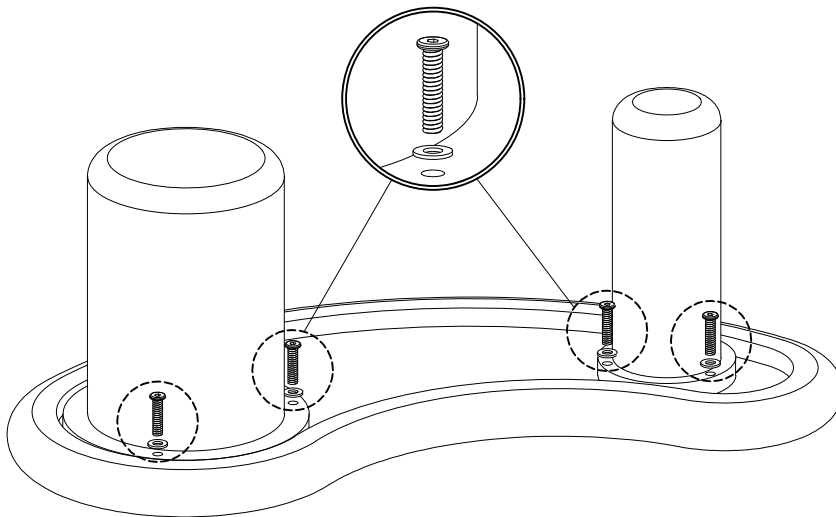

COFFEE TABLE

ASSEMBLY INSTRUCTION

No.	Hardware	Q.ty
①	Bolt M8x40 	06
②	Washer M8x16 	06
③	Key K4 	01

Step 1

FINISHED