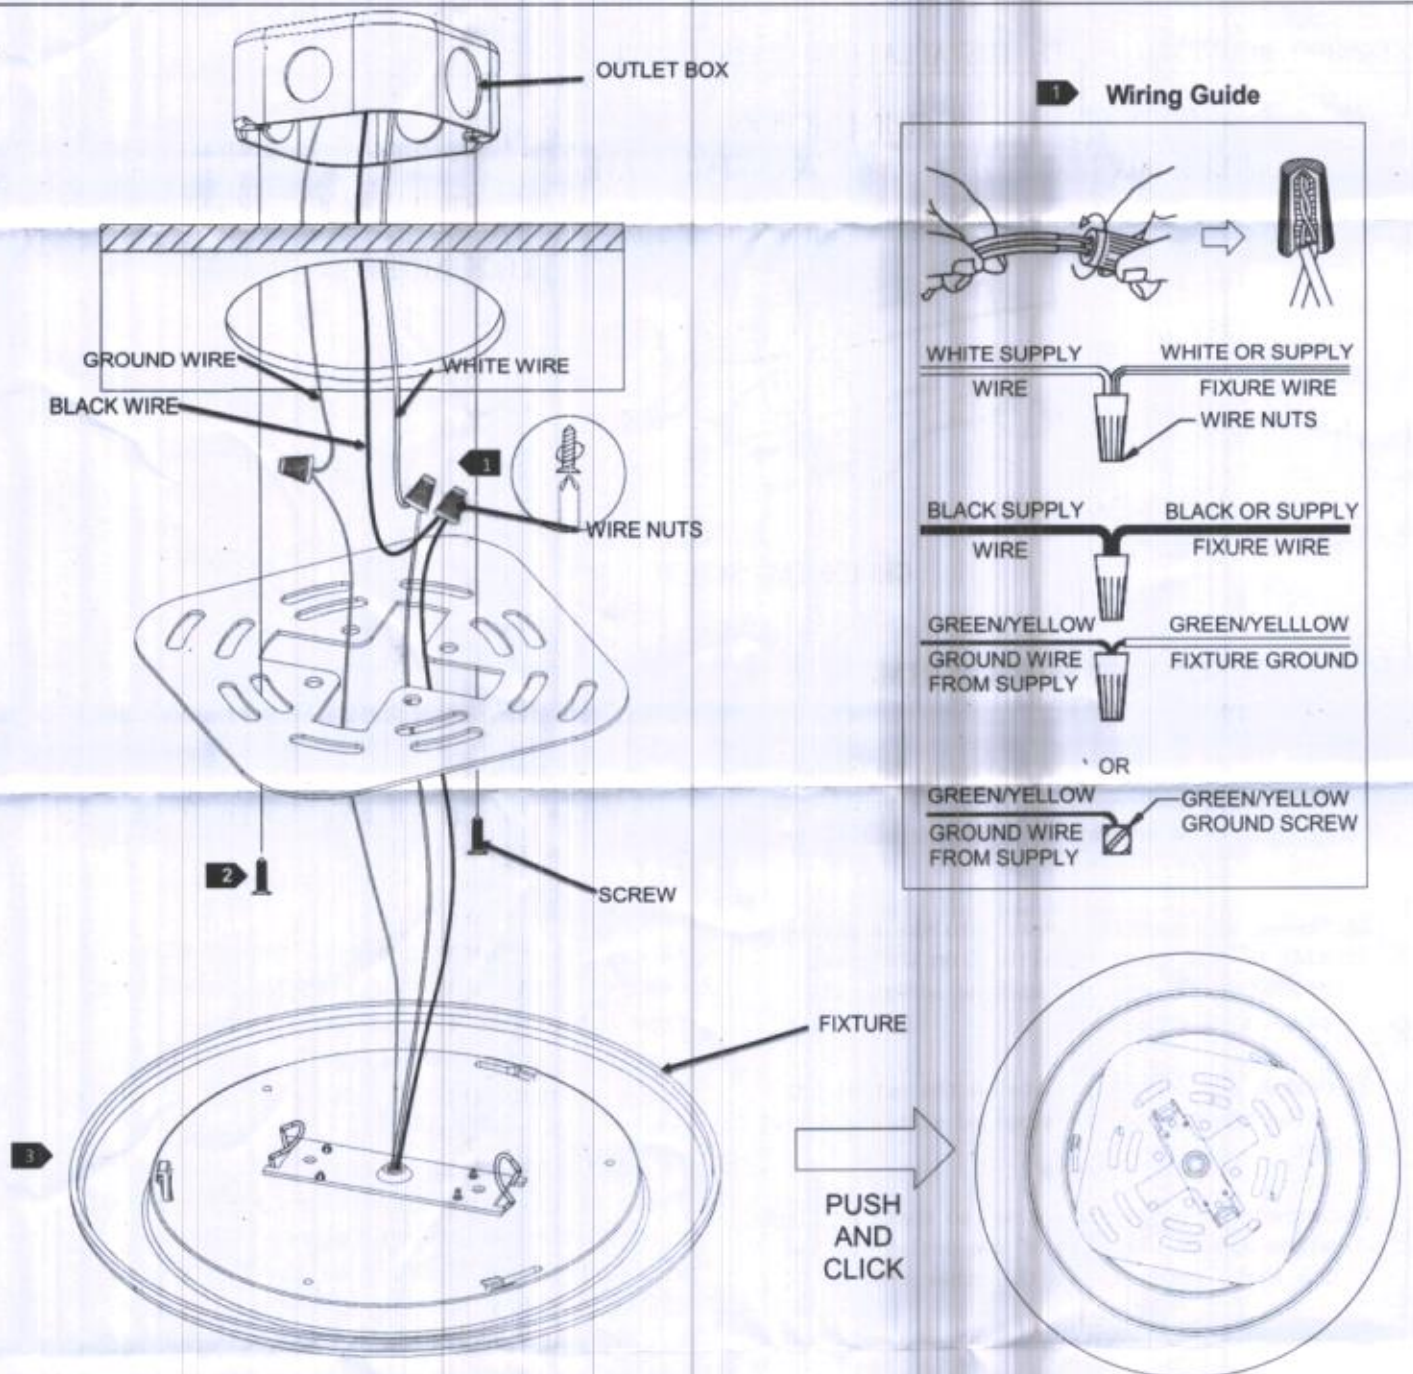

TEL: 888-202-9605
www.thomaslighting.com

LED DISK LIGHT INSTALLATION INSTRUCTION

CODE: MLE1500-5-30 SERIES

Installation

1 Wiring Guide