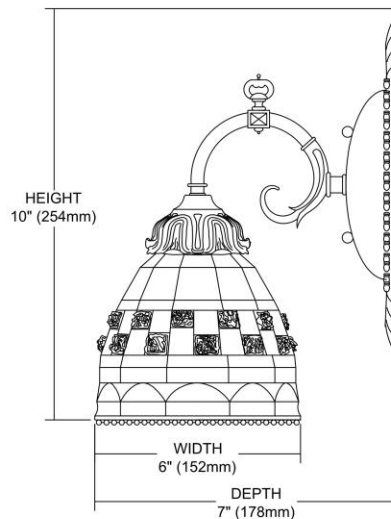

ITEM #:	071-TB-10
UPC	830335000327
Description	Jewelstone 1-Light Wall Lamp in Tiffany Bronze with Tiffany Style Glass
Finish	Tiffany Bronze
Materials	Glass, Metal
Brand	ELK Lighting
Collection	Jewelstone
Category	Indoor Lighting
Type	Sconce

ITEM DIMENSIONS				RATINGS & SPECIFICATIONS				
Width	4.5 inches			Safety Rating	N/A		Certification	N/A
Depth	7 inches			ADA Compliant	Yes		Voltage	N/A
Height	10 inches			BULBS / SOCKETS				
Weight	4 pounds			Quantity	1	Wattage	75 watts	
ADDITIONAL DIMENSIONS				Included	No		Type	A19 (E26 Medium Base)
Backplate / Canopy	10x4.62			Other	N/A			
HCWO	N/A			CHAIN / CORD INFORMATION				
Min. Extension	N/A			Chain	N/A		Cord	N/A
Max. Extension	N/A			SHADE / GLASS DETAILS				
OVERALL HEIGHT				Shade/Glass Description	Tiffany Style Glass			
Min.	N/A		Max.	N/A				
EXTENSION ROD(S)				Width	N/A		Height	N/A
N/A				Width at Top	N/A		Width at Bottom	N/A