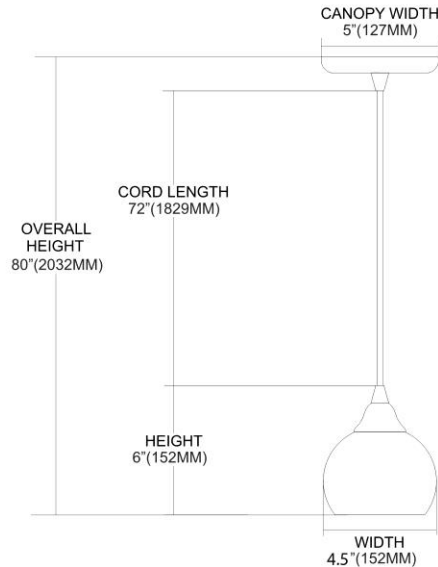


	ITEM #:	101-1MT-LA
	UPC	748119049342
	Description	Mela 1-Light Mini Pendant in Satin Nickel with Hand-blown Mountain Glass - Includes Adapter Kit
	Finish	Satin Nickel
	Materials	Glass, Metal
	Brand	ELK Lighting
	Collection	Mela
	Category	Indoor Lighting
	Type	Mini Pendant

ITEM DIMENSIONS				RATINGS & SPECIFICATIONS				
Width	6 inches			Safety Rating	N/A		Certification	N/A
Depth	6 inches			ADA Compliant	N/A		Voltage	N/A
Height	6 inches			BULBS / SOCKETS				
Weight	1 pounds			Quantity	1	Wattage	60 watts	
ADDITIONAL DIMENSIONS				Included	No		Type	A19 (E26 Medium Base)
Backplate / Canopy	5x5			Other	N/A			
HCWO	N/A			CHAIN / CORD INFORMATION				
Min. Extension	N/A			Chain	N/A		Cord	N/A
Max. Extension	N/A			SHADE / GLASS DETAILS				
OVERALL HEIGHT				Shade/Glass Description	Hand-blown Mountain Glass			
Min.	N/A		Max.	N/A				
EXTENSION ROD(S)				Width	5 inches		Height	N/A
N/A				Width at Top	N/A		Width at Bottom	N/A