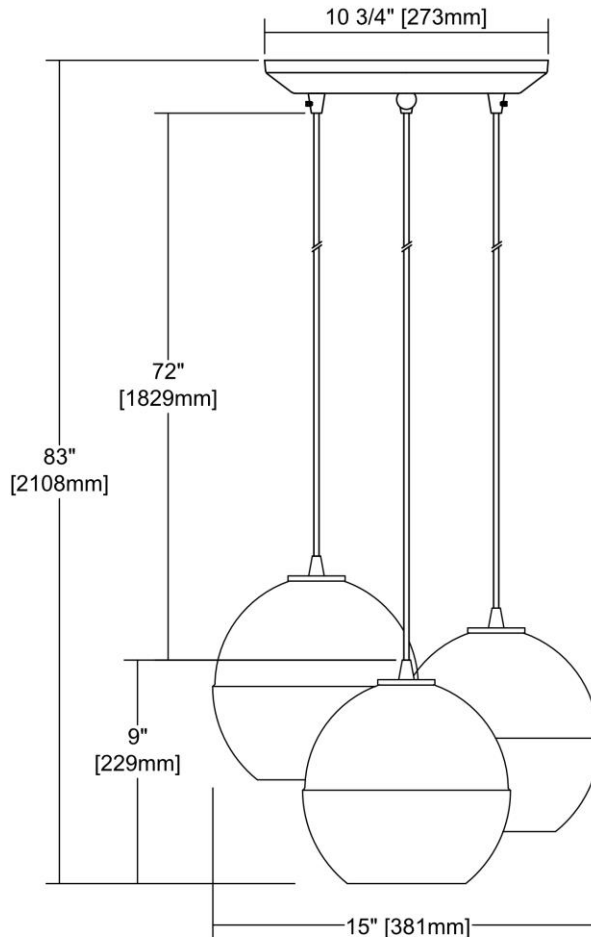


	ITEM #:	10492/3
	UPC	748119129723
	Description	Revelo 3-Light Triangular Pendant Fixture in Polished Chrome with Clear and Chrome-plated Glass
	Finish	Polished Chrome
	Materials	Glass, Metal
	Brand	ELK Lighting
	Collection	Revelo
	Category	Indoor Lighting
	Type	Mini Pendant

ITEM DIMENSIONS				RATINGS & SPECIFICATIONS				
Width	12 inches			Safety Rating	N/A		Certification	N/A
Depth	12 inches			ADA Compliant	N/A		Voltage	N/A
Height	9 inches			BULBS / SOCKETS				
Weight	7 pounds			Quantity	3	Wattage	60 watts	
ADDITIONAL DIMENSIONS				Included	No		Type	A19 (E26 Medium Base)
Backplate / Canopy	10x10			Other	N/A			
HCWO	N/A			CHAIN / CORD INFORMATION				
Min. Extension	N/A			Chain	N/A		Cord	N/A
Max. Extension	N/A			SHADE / GLASS DETAILS				
OVERALL HEIGHT				Shade/Glass Description	Clear Blown Glass with Chrome Plating			
Min.	N/A		Max.	N/A				
EXTENSION ROD(S)				Width	N/A		Height	N/A
N/A				Width at Top	N/A		Width at Bottom	N/A