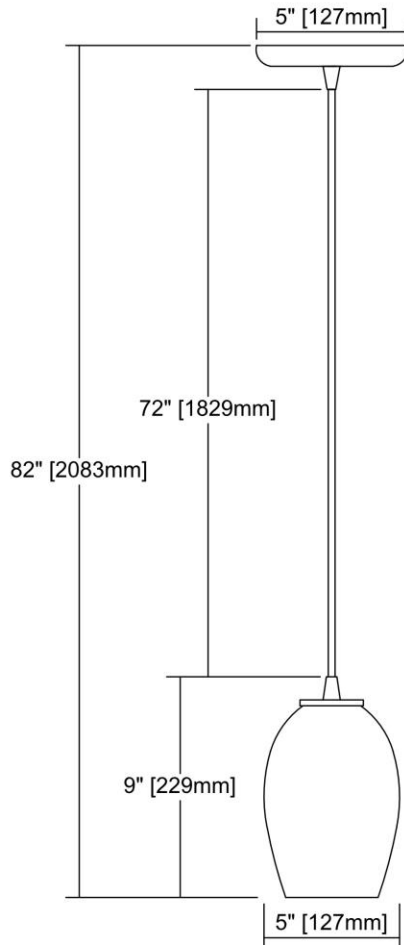


	ITEM #:	10506/1
	UPC	748119096957
	Description	Illusions 1-Light Mini Pendant in Satin Nickel with Fireworks Glass
	Finish	Satin Nickel
	Materials	Glass, Metal
	Brand	ELK Lighting
	Collection	Illusions
	Category	Indoor Lighting
	Type	Mini Pendant

ITEM DIMENSIONS				RATINGS & SPECIFICATIONS				
Width	5 inches			Safety Rating	UL		Certification	N/A
Depth	5 inches			ADA Compliant	N/A		Voltage	N/A
Height	9 inches			BULBS / SOCKETS				
Weight	2 pounds			Quantity	1		Wattage	60 watts
ADDITIONAL DIMENSIONS				Included	No		Type	A19 (E26 Medium Base)
Backplate / Canopy	5x5			Other	N/A			
HCWO	N/A			CHAIN / CORD INFORMATION				
Min. Extension	N/A			Chain	N/A		Cord	N/A
Max. Extension	N/A			SHADE / GLASS DETAILS				
OVERALL HEIGHT				Shade/Glass Description	Iridescent Fireworks Glass Shade			
Min.	N/A		Max.	N/A				
EXTENSION ROD(S)				Width	N/A		Height	N/A
N/A				Width at Top	N/A		Width at Bottom	N/A