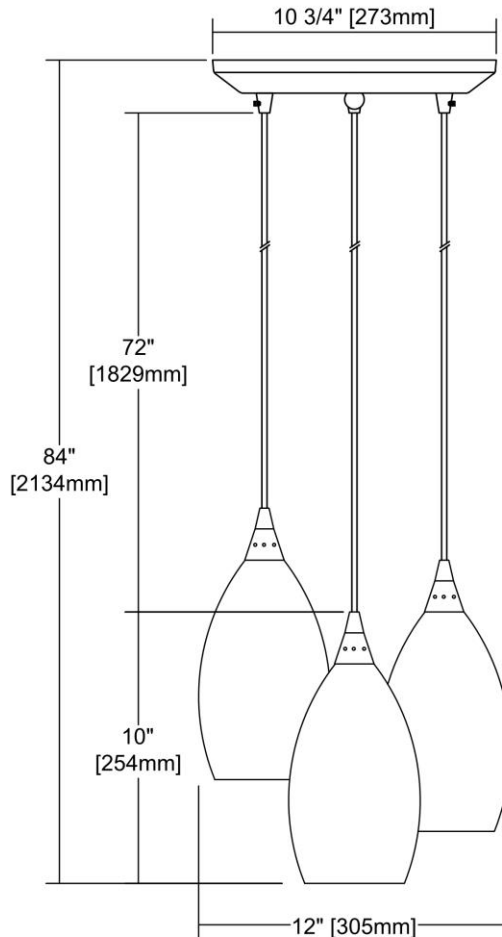

		<b>ITEM #:</b>	10630/3		
		<b>UPC</b>	748119123219		
		<b>Description</b>	Collanino 3-Light Triangular Pendant Fixture in Satin Nickel with Lava Swirl Blown Glass		
		<b>Finish</b>	Satin Nickel		
		<b>Materials</b>	Glass, Metal		
		<b>Brand</b>	ELK Lighting		
		<b>Collection</b>	Collanino		
		<b>Category</b>	Indoor Lighting		
		<b>Type</b>	Mini Pendant		
<b>ITEM DIMENSIONS</b>		<b>RATINGS &amp; SPECIFICATIONS</b>			
<b>Width</b>	12 inches	<b>Safety Rating</b>	N/A	<b>Certification</b>	N/A
<b>Depth</b>	12 inches	<b>ADA Compliant</b>	N/A	<b>Voltage</b>	N/A
<b>Height</b>	10 inches	<b>BULBS / SOCKETS</b>			
<b>Weight</b>	7 pounds	<b>Quantity</b>	3	<b>Wattage</b>	60 watts
<b>ADDITIONAL DIMENSIONS</b>		<b>Included</b>	No	<b>Type</b>	A19 (E26 Medium Base)
<b>Backplate / Canopy</b>	10x10	<b>Other</b>	N/A		
<b>HCWO</b>	N/A	<b>CHAIN / CORD INFORMATION</b>			
<b>Min. Extension</b>	N/A	<b>Chain</b>	N/A	<b>Cord</b>	N/A
<b>Max. Extension</b>	N/A	<b>SHADE / GLASS DETAILS</b>			
<b>OVERALL HEIGHT</b>		<b>Shade/Glass Description</b>	Lava Swirl Blown Glass		
<b>Min.</b>	N/A	<b>Max.</b>	N/A		
<b>EXTENSION ROD(S)</b>		<b>Width</b>	N/A	<b>Height</b>	N/A
N/A		<b>Width at Top</b>	N/A	<b>Width at Bottom</b>	N/A