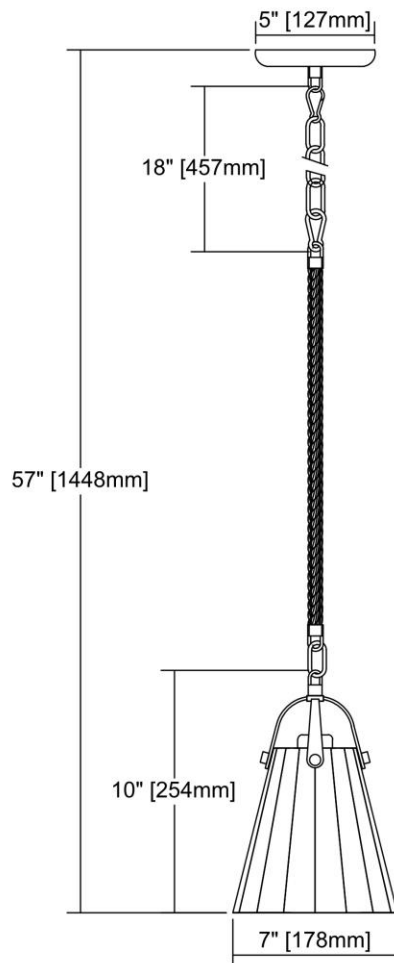


	ITEM #:	10631/1-LED
	UPC	748119104300
	Description	Hand Formed Glass 1-Light Mini Pendant in Oiled Bronze with Mercury Glass - Includes LED Bulb
	Finish	Oil Rubbed Bronze
	Materials	Glass, Metal, Rope
	Brand	ELK Lighting
	Collection	Hand Formed Glass
	Category	Indoor Lighting
	Type	Mini Pendant

ITEM DIMENSIONS				RATINGS & SPECIFICATIONS					
Width	7 inches			Safety Rating	UL		Certification	N/A	
Depth	7 inches			ADA Compliant	N/A		Voltage	N/A	
Height	10 inches			BULBS / SOCKETS					
Weight	3 pounds			Quantity	1	Wattage	9.5 watts		
ADDITIONAL DIMENSIONS				Included	Yes		Type	A19 LED (E26 Medium Base)	
Backplate / Canopy	5x5			Other	N/A				
HCWO	N/A			CHAIN / CORD INFORMATION					
Min. Extension	N/A			Chain	N/A		Cord	N/A	
Max. Extension	N/A			SHADE / GLASS DETAILS					
OVERALL HEIGHT				Shade/Glass Description	Antique Mercury Glass				
Min.	N/A		Max.	N/A					
EXTENSION ROD(S)				Width	N/A		Height	N/A	
N/A				Width at Top	N/A		Width at Bottom	N/A	