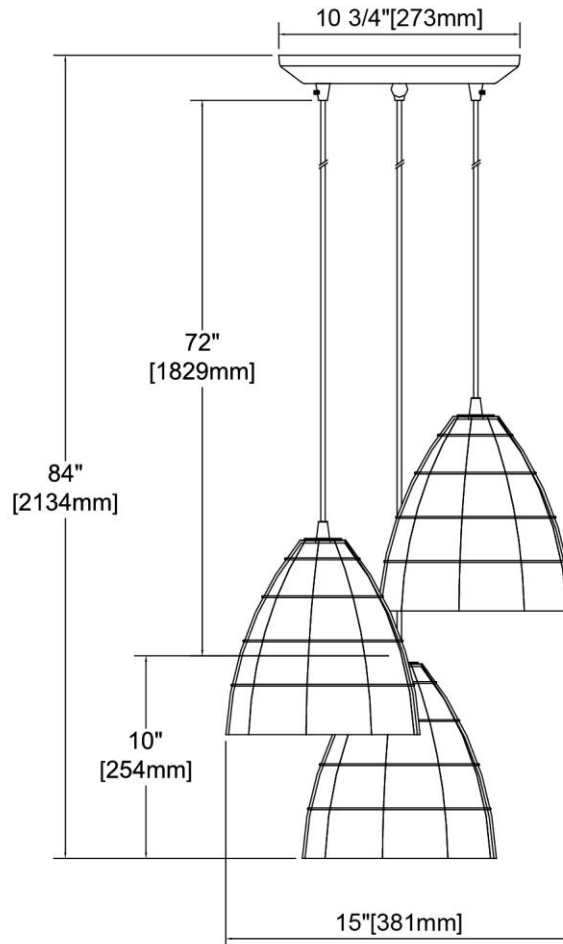

ITEM #:	10709/3
UPC	748119137100
Description	Coastal Inlet 3-Light Triangular Mini Pendant Fixture in Oil Rubbed Bronze with Rope
Finish	Oil Rubbed Bronze
Materials	Natural Rope, Steel
Brand	ELK Lighting
Collection	Coastal Inlet
Category	Indoor Lighting
Type	Mini Pendant

ITEM DIMENSIONS				RATINGS & SPECIFICATIONS				
Width	12 inches			Safety Rating	UL		Certification	Dry locations
Depth	12 inches			ADA Compliant	N/A		Voltage	120 volts
Height	10 inches			BULBS / SOCKETS				
Weight	7 pounds			Quantity	3		Wattage	60 watts
ADDITIONAL DIMENSIONS				Included	No		Type	A19 (E26 Medium Base)
Backplate / Canopy	10 diameter			Other	N/A			
HCWO	N/A			CHAIN / CORD INFORMATION				
Min. Extension	N/A			Chain	N/A		Cord	72 inches - Brown Fabric
Max. Extension	N/A			SHADE / GLASS DETAILS				
OVERALL HEIGHT				Shade/Glass Description	Rope			
Min.	12 inches		Max.	84 inches				
EXTENSION ROD(S)				Width	9 inches		Height	9 inches
N/A				Width at Top	9 inches		Width at Bottom	9 inches