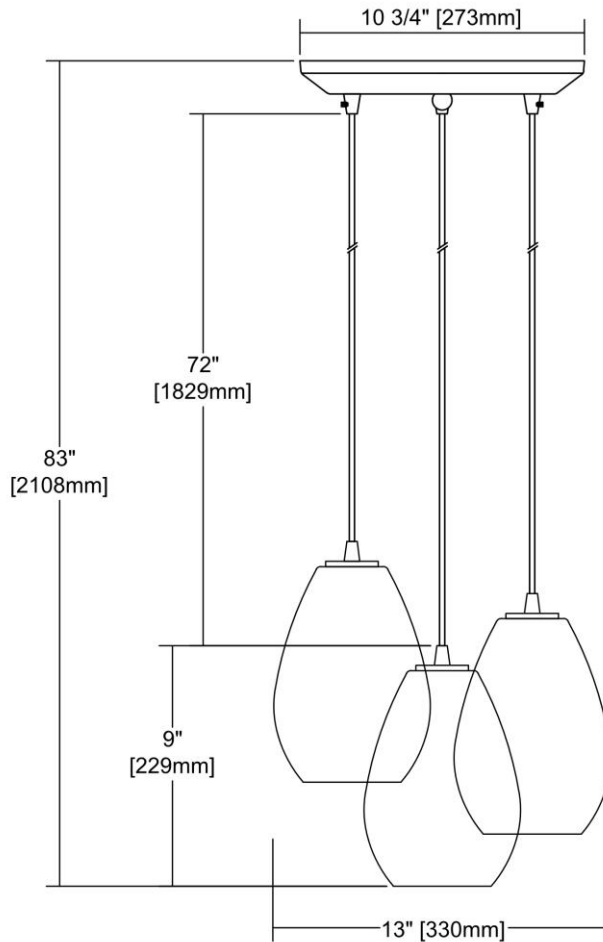


	ITEM #:	10760/3
	UPC	748119116471
	Description	Lagoon 3-Light Triangular Pendant Fixture in Satin Nickel with Clear Water Glass
	Finish	Satin Nickel
	Materials	Glass, Metal
	Brand	ELK Lighting
	Collection	Lagoon
	Category	Indoor Lighting
	Type	Mini Pendant

ITEM DIMENSIONS				RATINGS & SPECIFICATIONS				
Width	10 inches			Safety Rating	UL		Certification	N/A
Depth	10 inches			ADA Compliant	N/A		Voltage	N/A
Height	9 inches			BULBS / SOCKETS				
Weight	7 pounds			Quantity	3		Wattage	60 watts
ADDITIONAL DIMENSIONS				Included	No		Type	A19 (E26 Medium Base)
Backplate / Canopy	N/A			Other	N/A			
HCWO	N/A			CHAIN / CORD INFORMATION				
Min. Extension	N/A			Chain	N/A		Cord	N/A
Max. Extension	N/A			SHADE / GLASS DETAILS				
OVERALL HEIGHT				Shade/Glass Description	Clear Water Glass			
Min.	N/A		Max.	N/A				
EXTENSION ROD(S)				Width	N/A		Height	N/A
N/A				Width at Top	N/A		Width at Bottom	N/A