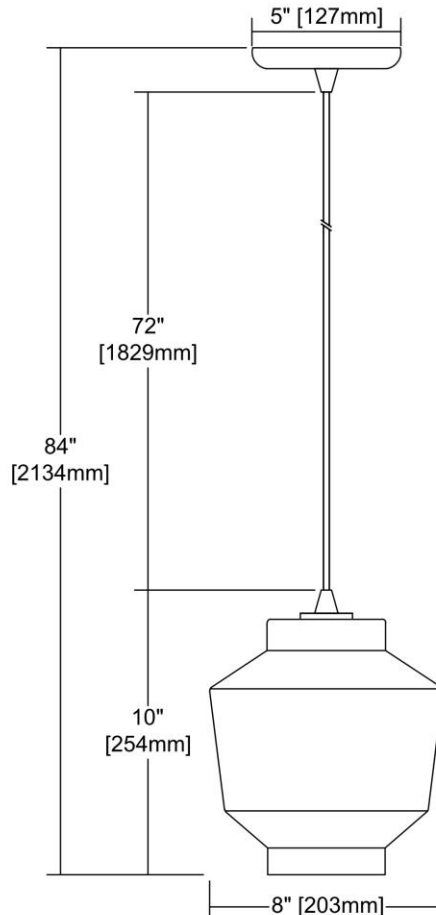


	ITEM #:	10915/1
	UPC	748119123936
	Description	Barrel 1-Light Mini Pendant in Satin Nickel with Aqua Blown Glass
	Finish	Satin Nickel
	Materials	Glass, Metal
	Brand	ELK Lighting
	Collection	Barrel
	Category	Indoor Lighting
	Type	Mini Pendant

ITEM DIMENSIONS				RATINGS & SPECIFICATIONS				
Width	8 inches			Safety Rating	N/A		Certification	N/A
Depth	8 inches			ADA Compliant	N/A		Voltage	N/A
Height	10 inches			BULBS / SOCKETS				
Weight	3 pounds			Quantity	1	Wattage	60 watts	
ADDITIONAL DIMENSIONS				Included	No	Type	A19 (E26 Medium Base)	
Backplate / Canopy	5x5			Other	N/A			
HCWO	N/A			CHAIN / CORD INFORMATION				
Min. Extension	N/A			Chain	N/A		Cord	N/A
Max. Extension	N/A			SHADE / GLASS DETAILS				
OVERALL HEIGHT				Shade/Glass Description	Aqua Blown Glass			
Min.	N/A		Max.	N/A				
EXTENSION ROD(S)				Width	N/A		Height	N/A
N/A				Width at Top	N/A		Width at Bottom	N/A