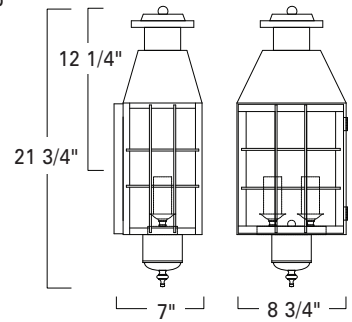

American Heritage
Large Wall
1093-BL-CL

American Heritage
Small Wall
1059-BL-CL

American Heritage Post
1056-BL-CL

American Heritage Post
1056-BR-CL

1093

1059

1056

Product Name / Model / Dimensions					Finish Options	Glass Options	Lamping Options
American Heritage Large Wall - 1093 American Heritage Small Wall - 1059 American Heritage Post - 1056					Standard Black/ BL Bronze / BR	Standard Clear / CL	Standard Incandescent 1093 - (2) 60 Watt Edison 1059 - (1) 60 Watt Edison 1056 - (3) 40 Watt Candelabra
	Height	Width	Projection	TTO			
1093	21.75"	8.75"	7.00"	12.25"			
1059	14.50"	6.75"	5.50"	8.75"			
1056	21.50"	8.25"					
1093 Backplate 10.00" H x 8.00" W 1059 Backplate 6.50" H x 5.75" W							