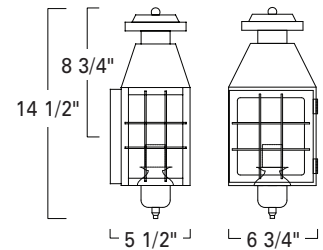

American Heritage
Large Wall
1093-BL-CL

American Heritage
Small Wall
1059-BL-CL

American Heritage Post
1056-BL-CL

American Heritage Post
1056-BR-CL

1093

1059

1056

Product Name / Model / Dimensions					Finish Options	Glass Options	Lamping Options
American Heritage Large Wall - 1093 American Heritage Small Wall - 1059 American Heritage Post - 1056					Standard Black/ BL Bronze / BR	Standard Clear / CL	Standard Incandescent 1093 - (2) 60 Watt Edison 1059 - (1) 60 Watt Edison 1056 - (3) 40 Watt Candelabra
	Height	Width	Projection	TTO			
1093	21.75"	8.75"	7.00"	12.25"			
1059	14.50"	6.75"	5.50"	8.75"			
1056	21.50"	8.25"					
1093 Backplate 10.00" H x 8.00" W 1059 Backplate 6.50" H x 5.75" W							