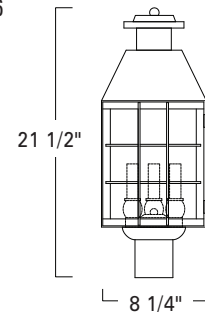

American Heritage
Large Wall
1093-BL-CL

American Heritage
Small Wall
1059-BL-CL

American Heritage Post
1056-BL-CL

American Heritage Post
1056-BR-CL

1093

1059

1056

Product Name / Model / Dimensions					Finish Options	Glass Options	Lamping Options
American Heritage Large Wall - 1093 American Heritage Small Wall - 1059 American Heritage Post - 1056					Standard Black/ BL Bronze / BR	Standard Clear / CL	Standard Incandescent 1093 - (2) 60 Watt Edison 1059 - (1) 60 Watt Edison 1056 - (3) 40 Watt Candelabra
	Height	Width	Projection	TTO			
1093	21.75"	8.75"	7.00"	12.25"			
1059	14.50"	6.75"	5.50"	8.75"			
1056	21.50"	8.25"					
1093 Backplate 10.00" H x 8.00" W 1059 Backplate 6.50" H x 5.75" W							