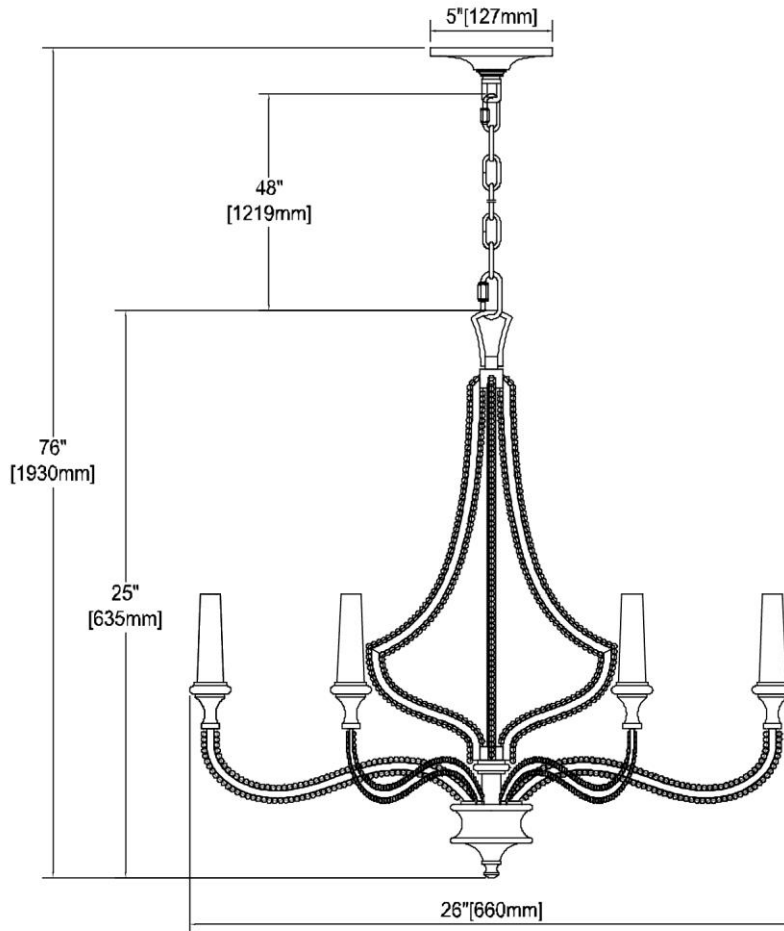


	<b>ITEM #:</b>	11176/6
	<b>UPC</b>	748119132501
	<b>Description</b>	La Rochelle 6-Light Chandelier in Parisian Gold Leaf
	<b>Finish</b>	Parisian Gold Leaf
	<b>Materials</b>	Glass, Steel
	<b>Brand</b>	ELK Lighting
	<b>Collection</b>	La Rochelle
	<b>Category</b>	Indoor Lighting
	<b>Type</b>	Chandelier

ITEM DIMENSIONS				RATINGS & SPECIFICATIONS				
<b>Width</b>	26 inches			<b>Safety Rating</b>	UL		<b>Certification</b>	Dry locations
<b>Depth</b>	26 inches			<b>ADA Compliant</b>	N/A		<b>Voltage</b>	120
<b>Height</b>	25 inches			<b>BULBS / SOCKETS</b>				
<b>Weight</b>	10 pounds			<b>Quantity</b>	6		<b>Wattage</b>	60 watts
<b>ADDITIONAL DIMENSIONS</b>				<b>Included</b>	No		<b>Type</b>	Torpedo (E12 Candelabra Base)
<b>Backplate / Canopy</b>	5 diameter			<b>Other</b>	N/A			
<b>HCWO</b>	N/A			<b>CHAIN / CORD INFORMATION</b>				
<b>Min. Extension</b>	N/A			<b>Chain</b>	48 inches		<b>Cord</b>	96 inches - Clear
<b>Max. Extension</b>	N/A			<b>SHADE / GLASS DETAILS</b>				
<b>OVERALL HEIGHT</b>				<b>Shade/Glass Description</b>	N/A			
<b>Min.</b>	29 inches		<b>Max.</b>	76 inches				
<b>EXTENSION ROD(S)</b>				<b>Width</b>	N/A		<b>Height</b>	N/A
N/A				<b>Width at Top</b>	N/A		<b>Width at Bottom</b>	N/A