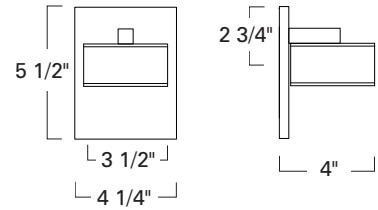

Timbale Small & Large

1125
1126

Project Name _____

Fixture Type _____

Quantity _____

Norwell | Lighting

I L E X

Custom Metalcraft

Timbale Small Sconce
1125-BA-AC

Top View

1125

Timbale Large Sconce
1126-BA-AC

1126

LED- ADA

Product Name / Model / Dimensions					Finish Options	Diffuser	Lamping Options
Timbale Small Sconce -1125 Timbale Large Sconce - 1126					Standard Brushed Aluminum / BA	Standard Acrylic / AC	Standard 1125 LED / LED 950lm 3000K CCT 80 CRI 10 Watts; 120v Non dimmable 1126 LED / LED 1900lm 3000K CCT 80 CRI 20 Watts; 120v Non dimmable
	Height	Width	Projection	TTO			
1125	5.50"	4.25"	4.00"	2.75"			
1126	7.00"	7.00"	8.25"	3.50"			