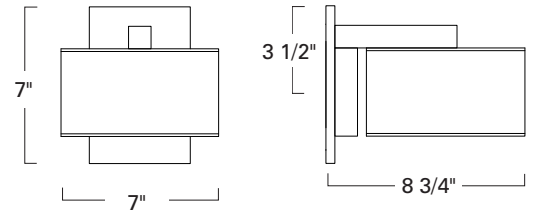

Timbale Small Sconce
1125-BA-AC

Top View

1125

Timbale Large Sconce
1126-BA-AC

1126

LED- ADA

Product Name / Model / Dimensions					Finish Options	Diffuser	Lamping Options
Timbale Small Sconce -1125 Timbale Large Sconce - 1126					Standard Brushed Aluminum / BA	Standard Acrylic / AC	Standard 1125 LED / LED 950lm 3000K CCT 80 CRI 10 Watts; 120v Non dimmable 1126 LED / LED 1900lm 3000K CCT 80 CRI 20 Watts; 120v Non dimmable
	Height	Width	Projection	TTO			
1125	5.50"	4.25"	4.00"	2.75"			
1126	7.00"	7.00"	8.25"	3.50"			