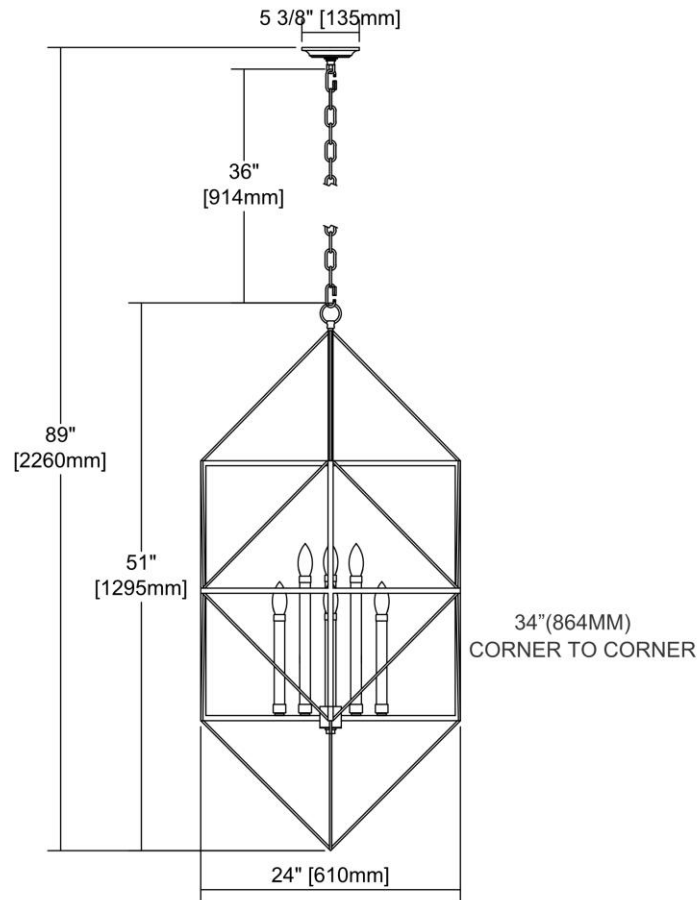


	ITEM #:	1141-006
	UPC	818008030116
	Description	Connexions 8-Light Chandelier in Antique Gold and Silver Leaf
	Finish	Antique Gold Leaf, Silver Leaf
	Materials	Metal
	Brand	ELK Home
	Collection	Connexions
	Category	Indoor Lighting
	Type	Chandelier

ITEM DIMENSIONS				RATINGS & SPECIFICATIONS				
Width	24 inches			Safety Rating	UL		Certification	Dry locations
Depth	24 inches			ADA Compliant	N/A		Voltage	120 volts
Height	51 inches			BULBS / SOCKETS				
Weight	16 pounds			Quantity	8		Wattage	60 watts
ADDITIONAL DIMENSIONS				Included	No		Type	B11 (E12 Candelabra Base)
Backplate / Canopy	5.38 diameter			Other	N/A			
HCWO	N/A			CHAIN / CORD INFORMATION				
Min. Extension	N/A			Chain	36 inches		Cord	N/A
Max. Extension	N/A			SHADE / GLASS DETAILS				
OVERALL HEIGHT				Shade/Glass Description	No Shade/Glass			
Min.	N/A		Max.	89 inches				
EXTENSION ROD(S)				Width	N/A		Height	N/A
N/A				Width at Top	N/A		Width at Bottom	N/A