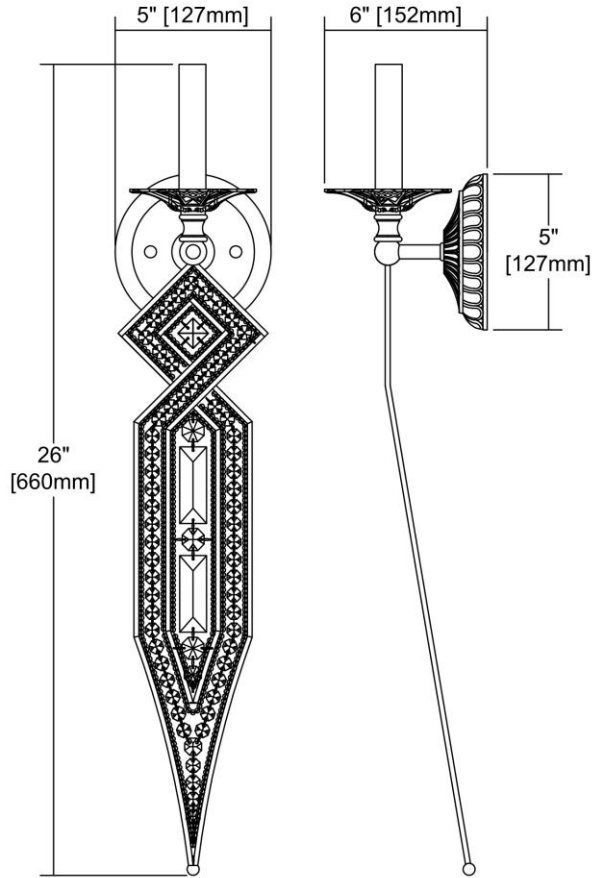


	<b>ITEM #:</b>	11786/1
	<b>UPC</b>	748119110479
	<b>Description</b>	Jausten 1-Light Wall Lamp in Antique Bronze with Crystal
	<b>Finish</b>	Antique Bronze
	<b>Materials</b>	Crystal, Metal
	<b>Brand</b>	ELK Lighting
	<b>Collection</b>	Jausten
	<b>Category</b>	Indoor Lighting
	<b>Type</b>	Sconce

ITEM DIMENSIONS				RATINGS & SPECIFICATIONS				
<b>Width</b>	5 inches			<b>Safety Rating</b>	UL		<b>Certification</b>	N/A
<b>Depth</b>	6 inches			<b>ADA Compliant</b>	N/A		<b>Voltage</b>	N/A
<b>Height</b>	26 inches			<b>BULBS / SOCKETS</b>				
<b>Weight</b>	2 pounds			<b>Quantity</b>	1		<b>Wattage</b>	60 watts
ADDITIONAL DIMENSIONS				<b>Included</b>	No		<b>Type</b>	B11 (E12 Candelabra Base)
<b>Backplate / Canopy</b>	5x5			<b>Other</b>	N/A			
<b>HCWO</b>	N/A			CHAIN / CORD INFORMATION				
<b>Min. Extension</b>	N/A			<b>Chain</b>	N/A		<b>Cord</b>	N/A
<b>Max. Extension</b>	N/A			SHADE / GLASS DETAILS				
OVERALL HEIGHT				<b>Shade/Glass Description</b>	Crystal			
<b>Min.</b>	N/A		<b>Max.</b>	N/A				
EXTENSION ROD(S)				<b>Width</b>	N/A		<b>Height</b>	N/A
N/A				<b>Width at Top</b>	N/A		<b>Width at Bottom</b>	N/A