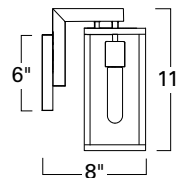

Post
1188-MB-CL

Ceiling / Flush
1184-MB-CL

1188 Post

1184 Ceiling / Flush

Small Sconce
1185-MB-CL

Medium Sconce
1186-MB-CL

Large Sconce
1187-MB-CL

1185 Small

Top View

1186 Medium

1187 Large

SOLID BRASS

Product Name / Model / Dimensions					Finish Options	Diffuser	Lamping Options
CAPTURE - Post 1188, Flush 1184, Small Sconce 1185, Medium Sconce 1186, Large Sconce 1187					Standard Matte Black / MB	Standard Clear Glass / CL	Standard 1185 1186 1187 1188 - 1- 75 Watt Edison T10 Recommended 1184 - 2- 75 Watt Edison T10 Recommended
	Height	Width	Projection	TTO*			
1185	11"	4 3/4"	8 1/2"	4 7/8"			
1186	17"	5 1/2"	8 1/2"	4 7/8"			
1187	21"	5 1/2"	8 1/2"	4 7/8"			
1188	24 1/2"	5 3/4"					
1184	4 1/4"	12" square					
1185 Backplate 6" H X 4 3/4" W 1186 1187 Backplate 8" H X 4 3/4" W							