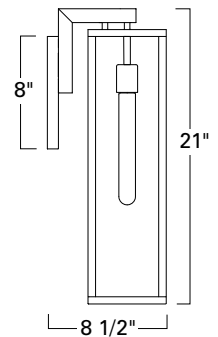

Post
1188-MB-CL

Ceiling / Flush
1184-MB-CL

1188 Post

1184 Ceiling / Flush

Small Sconce
1185-MB-CL

Medium Sconce
1186-MB-CL

Large Sconce
1187-MB-CL

1185 Small

Top View

1186 Medium

1187 Large

SOLID BRASS

Product Name / Model / Dimensions					Finish Options	Diffuser	Lamping Options
CAPTURE - Post 1188, Flush 1184, Small Sconce 1185, Medium Sconce 1186, Large Sconce 1187					Standard Matte Black / MB	Standard Clear Glass / CL	Standard 1185 1186 1187 1188 - 1- 75 Watt Edison T10 Recommended 1184 - 2- 75 Watt Edison T10 Recommended
	Height	Width	Projection	TTO*			
1185	11"	4 3/4"	8 1/2"	4 7/8"			
1186	17"	5 1/2"	8 1/2"	4 7/8"			
1187	21"	5 1/2"	8 1/2"	4 7/8"			
1188	24 1/2"	5 3/4"					
1184	4 1/4"	12" square					
1185 Backplate 6" H X 4 3/4" W 1186 1187 Backplate 8" H X 4 3/4" W							