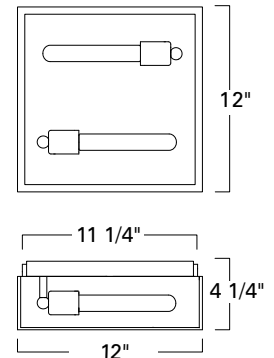

Post
1188-MB-CL

Ceiling / Flush
1184-MB-CL

1188 Post

1184 Ceiling / Flush

Small Sconce
1185-MB-CL

Medium Sconce
1186-MB-CL

Large Sconce
1187-MB-CL

1185 Small

Top View

1186 Medium

1187 Large

SOLID BRASS

Product Name / Model / Dimensions					Finish Options	Diffuser	Lamping Options
CAPTURE - Post 1188, Flush 1184, Small Sconce 1185, Medium Sconce 1186, Large Sconce 1187					Standard Matte Black / MB	Standard Clear Glass / CL	Standard 1185 1186 1187 1188 - 1- 75 Watt Edison T10 Recommended 1184 - 2- 75 Watt Edison T10 Recommended
	Height	Width	Projection	TTO*			
1185	11"	4 3/4"	8 1/2"	4 7/8"			
1186	17"	5 1/2"	8 1/2"	4 7/8"			
1187	21"	5 1/2"	8 1/2"	4 7/8"			
1188	24 1/2"	5 3/4"					
1184	4 1/4"	12" square					
1185 Backplate 6" H X 4 3/4" W 1186 1187 Backplate 8" H X 4 3/4" W							