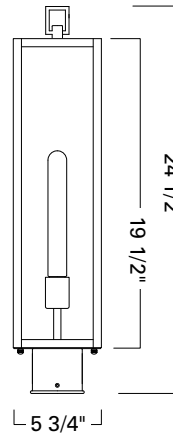

CAPTURE

- 1185 - SMALL
- 1186 - MEDIUM
- 1187 - LARGE
- 1188 - POST
- 1184 - CEILING / FLUSH

Project Name _____

Fixture Type _____

Quantity _____

Norwell Lighting

I L E X

Custom Metalcraft

Post
1188-MB-CL

Ceiling / Flush
1184-MB-CL

1188 Post

1184 Ceiling / Flush

Small Sconce
1185-MB-CL

Medium Sconce
1186-MB-CL

Large Sconce
1187-MB-CL

1185 Small

Top View

1186 Medium

1187 Large

SOLID BRASS

Product Name / Model / Dimensions					Finish Options	Diffuser	Lamping Options
CAPTURE - Post 1188, Flush 1184, Small Sconce 1185, Medium Sconce 1186, Large Sconce 1187					Standard Matte Black / MB	Standard Clear Glass / CL	Standard 1185 1186 1187 1188 - 1- 75 Watt Edison T10 Recommended 1184 - 2- 75 Watt Edison T10 Recommended
	Height	Width	Projection	TTO*			
1185	11"	4 3/4"	8 1/2"	4 7/8"			
1186	17"	5 1/2"	8 1/2"	4 7/8"			
1187	21"	5 1/2"	8 1/2"	4 7/8"			
1188	24 1/2"	5 3/4"					
1184	4 1/4"	12" square					
1185 Backplate 6" H X 4 3/4" W 1186 1187 Backplate 8" H X 4 3/4" W							