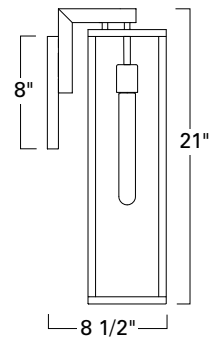

Post
1188-MB-CL

Ceiling / Flush
1184-MB-CL

1188 Post

1184 Ceiling / Flush

Small Sconce
1185-MB-CL

Medium Sconce
1186-MB-CL

Large Sconce
1187-MB-CL

1185 Small

Top View

1186 Medium

1187 Large

SOLID BRASS

Product Name / Model / Dimensions					Finish Options	Diffuser	Lamping Options
CAPTURE - Post 1188, Flush 1184, Small Sconce 1185, Medium Sconce 1186, Large Sconce 1187					Standard Matte Black / MB	Standard Clear Glass / CL	Standard 1185 1186 1187 1188 - 1- 75 Watt Edison T10 Recommended 1184 - 2- 75 Watt Edison T10 Recommended
	Height	Width	Projection	TTO*			
1185	11"	4 3/4"	8 1/2"	4 7/8"			
1186	17"	5 1/2"	8 1/2"	4 7/8"			
1187	21"	5 1/2"	8 1/2"	4 7/8"			
1188	24 1/2"	5 3/4"					
1184	4 1/4"	12" square					
1185 Backplate 6" H X 4 3/4" W 1186 1187 Backplate 8" H X 4 3/4" W							