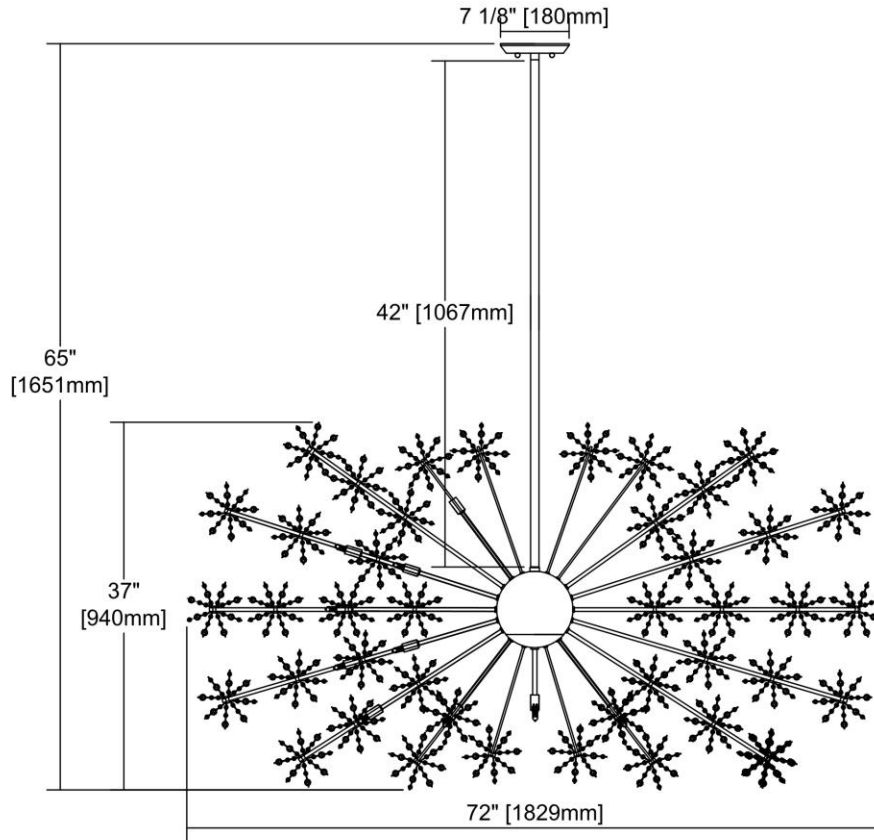


	ITEM #:	11897/30
	UPC	748119097794
	Description	Snowburst 30-Light Chandelier in Polished Chrome with Crystal
	Finish	Polished Chrome
	Materials	Crystal, Metal
	Brand	ELK Lighting
	Collection	Snowburst
	Category	Indoor Lighting
	Type	Chandelier

ITEM DIMENSIONS				RATINGS & SPECIFICATIONS				
Width	72 inches			Safety Rating	UL		Certification	N/A
Depth	72 inches			ADA Compliant	N/A		Voltage	N/A
Height	37 inches			BULBS / SOCKETS				
Weight	61 pounds			Quantity	30	Wattage	40 watts	
ADDITIONAL DIMENSIONS				Included	Yes		Type	G9 (G9 Base)
Backplate / Canopy	7x7			Other	N/A			
HCWO	N/A			CHAIN / CORD INFORMATION				
Min. Extension	N/A			Chain	N/A		Cord	N/A
Max. Extension	N/A			SHADE / GLASS DETAILS				
OVERALL HEIGHT				Shade/Glass Description	Crystal			
Min.	N/A		Max.	N/A				
EXTENSION ROD(S)				Width	N/A		Height	N/A
N/A				Width at Top	N/A		Width at Bottom	N/A