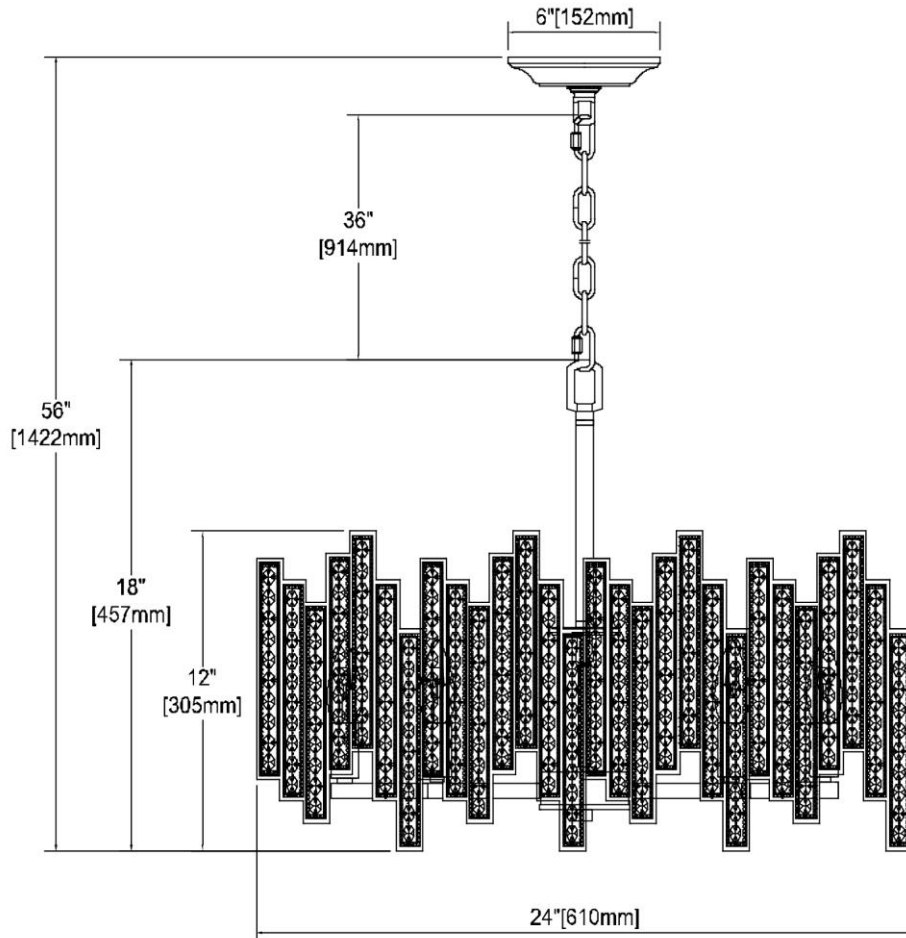


	ITEM #:	12135/6
	UPC	748119132662
	Description	Equilibrium 6-Light Chandelier in Matte Gold with Clear Crystal
	Finish	Matte Gold, Polished Nickel
	Materials	Glass, Steel
	Brand	ELK Lighting
	Collection	Equilibrium
	Category	Indoor Lighting
	Type	Chandelier

ITEM DIMENSIONS				RATINGS & SPECIFICATIONS					
Width	24 inches			Safety Rating	UL		Certification	Dry locations	
Depth	24 inches			ADA Compliant	N/A		Voltage	120 volts	
Height	12 inches			BULBS / SOCKETS					
Weight	12 pounds			Quantity	6	Wattage	60 watts		
ADDITIONAL DIMENSIONS				Included	No	Type	Torpedo (E12 Candelabra Base)		
Backplate / Canopy	6 diameter			Other	N/A				
HCWO	N/A			CHAIN / CORD INFORMATION					
Min. Extension	N/A			Chain	36 inches	Cord	72 inches - Clear		
Max. Extension	N/A			SHADE / GLASS DETAILS					
OVERALL HEIGHT				Shade/Glass Description	Clear crystal				
Min.	22 inches	Max.	56 inches		Width	N/A		Height	N/A
EXTENSION ROD(S)				Width at Top	N/A		Width at Bottom	N/A	
N/A									