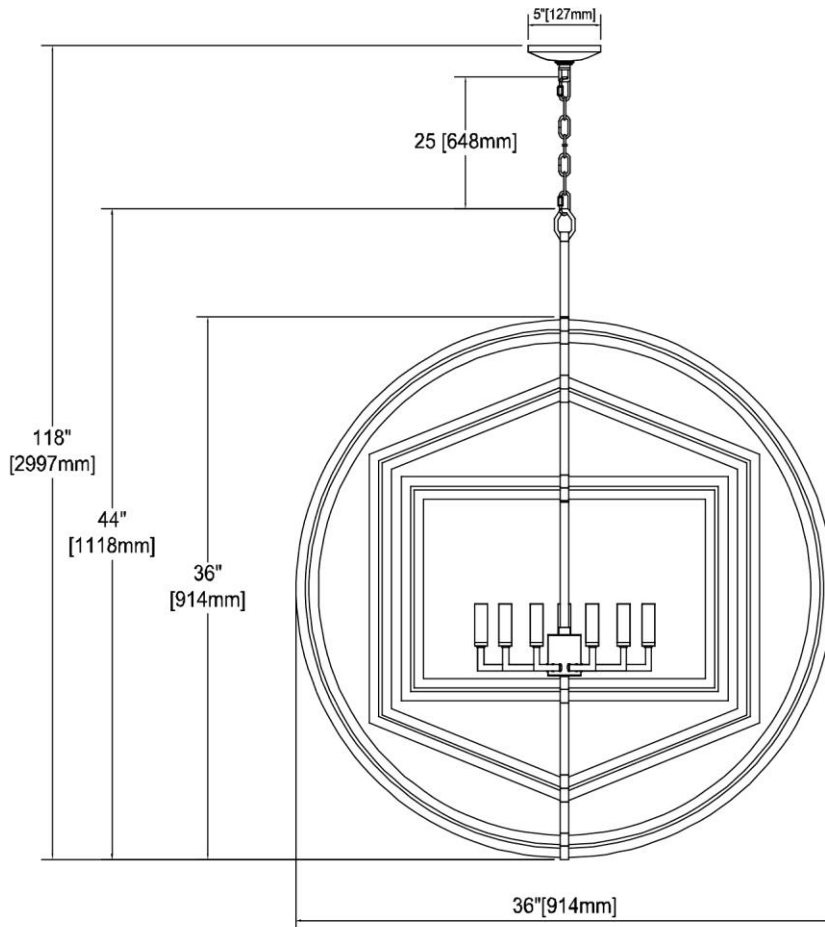


	ITEM #:	12264/7
	UPC	748119138190
	Description	Geosphere 7-Light Chandelier in Polished Nickel and Parisian Gold Leaf
	Finish	Polished Nickel, Parisian Gold Leaf
	Materials	Steel
	Brand	ELK Lighting
	Collection	Geosphere
	Category	Indoor Lighting
	Type	Chandelier

ITEM DIMENSIONS				RATINGS & SPECIFICATIONS				
Width	36 inches			Safety Rating	UL		Certification	Dry locations
Depth	36 inches			ADA Compliant	N/A		Voltage	120 volts
Height	39 inches			BULBS / SOCKETS				
Weight	15 pounds			Quantity	7	Wattage	60 watts	
ADDITIONAL DIMENSIONS				Included	No	Type	Torpedo (E12 Candelabra Base)	
Backplate / Canopy	5 diameter			Other	N/A			
HCWO	N/A			CHAIN / CORD INFORMATION				
Min. Extension	N/A			Chain	72 inches	Cord	144 inches - Clear	
Max. Extension	N/A			SHADE / GLASS DETAILS				
OVERALL HEIGHT				Shade/Glass Description	No Shade/Glass			
Min.	47 inches	Max.	118 inches					
EXTENSION ROD(S)				Width	N/A		Height	N/A
Rods: 1-5				Width at Top	N/A		Width at Bottom	N/A