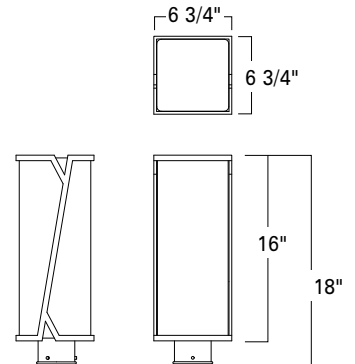

Waterfall  
Large Sconce  
1250-MB-CW

Waterfall  
Small Sconce  
1251-MB-CW

Waterfall  
Post  
1252-MB-CW

1250

1251

1252

Product Name / Model / Dimensions					Finish Options	Glass Options	Lamping Options
Waterfall Large Sconce - 1250					<b>Standard</b> Matte Black/ MB	<b>Standard</b> Clear Wavy Glass / CW	<b>Standard</b> Incandescent / IN (1) Max 75 Watt Medium Base Edison T10 Style Recommended
Waterfall Small Sconce - 1251							
Waterfall Post - 1252							
Series	Height	Width	Projection	TTO			
1250	18.00"	6.75"	8.25"	14.375"			
1251	13.00"	5.75"	7.25"	9.5"			
1252	18.00"	6.75"					
Backplate 7.125" H x 4.25" W							