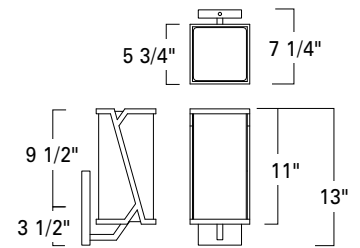

Waterfall  
Large Sconce  
1250-MB-CW

Waterfall  
Small Sconce  
1251-MB-CW

Waterfall  
Post  
1252-MB-CW

1250

1251

1252

Product Name / Model / Dimensions					Finish Options	Glass Options	Lamping Options
Waterfall Large Sconce - 1250					<b>Standard</b> Matte Black/ MB	<b>Standard</b> Clear Wavy Glass / CW	<b>Standard</b> Incandescent / IN (1) Max 75 Watt Medium Base Edison T10 Style Recommended
Waterfall Small Sconce - 1251							
Waterfall Post - 1252							
Series	Height	Width	Projection	TTO			
1250	18.00"	6.75"	8.25"	14.375"			
1251	13.00"	5.75"	7.25"	9.5"			
1252	18.00"	6.75"					
Backplate 7.125" H x 4.25" W							