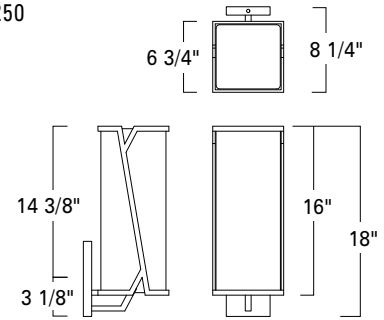

Waterfall  
Large Sconce  
1250-MB-CW

Waterfall  
Small Sconce  
1251-MB-CW

Waterfall  
Post  
1252-MB-CW

1250

1251

1252

Product Name / Model / Dimensions					Finish Options	Glass Options	Lamping Options
Waterfall Large Sconce - 1250					<b>Standard</b> Matte Black/ MB	<b>Standard</b> Clear Wavy Glass / CW	<b>Standard</b> Incandescent / IN (1) Max 75 Watt Medium Base Edison T10 Style Recommended
Waterfall Small Sconce - 1251							
Waterfall Post - 1252							
Series	Height	Width	Projection	TTO			
1250	18.00"	6.75"	8.25"	14.375"			
1251	13.00"	5.75"	7.25"	9.5"			
1252	18.00"	6.75"					
Backplate 7.125" H x 4.25" W							