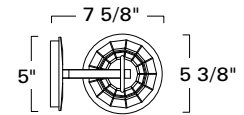

Lyrids Small Wall
1266-MB-IG

Lyrids Medium Wall
1266-MB-IG

Lyrids Post
1267 -MB-IG

1265

1266

1267

Product Name / Model / Dimensions					Finish Options	Diffuser	Lamping Options
Lyrids Small Sconce - 1265					Standard Matte Black (MB)	Standard Inclusion Glass (IG)	Standard Incandescent 1-60 Watt Medium Base Edison T10 Recommended
Lyrids Large Sconce - 1266							
Lyrids Post - 1267							
	Height	Width	Projection	TTO*			
1265	13.625"	5.375"	7.625"	6"			
1266	16"	6.375"	8.125"	6"			
1267	20.375"	6.325"					
Backplate 6" H X 5" W							