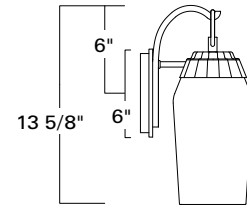

Lyrids Small Wall
1266-MB-IG

Lyrids Medium Wall
1266-MB-IG

Lyrids Post
1267 -MB-IG

1265

1266

1267

Product Name / Model / Dimensions					Finish Options	Diffuser	Lamping Options
Lyrids Small Sconce - 1265					Standard Matte Black (MB)	Standard Inclusion Glass (IG)	Standard Incandescent 1-60 Watt Medium Base Edison T10 Recommended
Lyrids Large Sconce - 1266							
Lyrids Post - 1267							
	Height	Width	Projection	TTO*			
1265	13.625"	5.375"	7.625"	6"			
1266	16"	6.375"	8.125"	6"			
1267	20.375"	6.325"					
Backplate 6" H X 5" W							