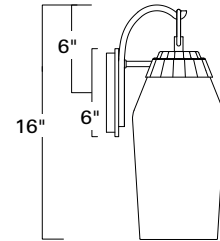

Lyrids Small Wall
1266-MB-IG

Lyrids Medium Wall
1266-MB-IG

Lyrids Post
1267 -MB-IG

1265

1266

1267

Product Name / Model / Dimensions					Finish Options	Diffuser	Lamping Options
Lyrids Small Sconce - 1265					Standard Matte Black (MB)	Standard Inclusion Glass (IG)	Standard Incandescent 1-60 Watt Medium Base Edison T10 Recommended
Lyrids Large Sconce - 1266							
Lyrids Post - 1267							
	Height	Width	Projection	TTO*			
1265	13.625"	5.375"	7.625"	6"			
1266	16"	6.375"	8.125"	6"			
1267	20.375"	6.325"					
Backplate 6" H X 5" W							