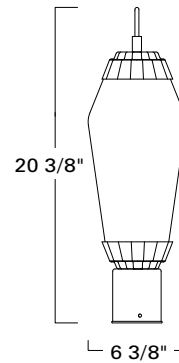

Lyrids Small Wall
1266-MB-IG

Lyrids Medium Wall
1266-MB-IG

Lyrids Post
1267 -MB-IG

1265

1266

1267

Product Name / Model / Dimensions					Finish Options	Diffuser	Lamping Options
Lyrids Small Sconce - 1265					Standard Matte Black (MB)	Standard Inclusion Glass (IG)	Standard Incandescent 1-60 Watt Medium Base Edison T10 Recommended
Lyrids Large Sconce - 1266							
Lyrids Post - 1267							
	Height	Width	Projection	TTO*			
1265	13.625"	5.375"	7.625"	6"			
1266	16"	6.375"	8.125"	6"			
1267	20.375"	6.325"					
Backplate 6" H X 5" W							