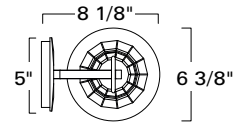

Lyrids Small Wall
1266-MB-IG

Lyrids Medium Wall
1266-MB-IG

Lyrids Post
1267 -MB-IG

1265

1266

1267

Product Name / Model / Dimensions					Finish Options	Diffuser	Lamping Options
Lyrids Small Sconce - 1265					Standard Matte Black (MB)	Standard Inclusion Glass (IG)	Standard Incandescent 1-60 Watt Medium Base Edison T10 Recommended
Lyrids Large Sconce - 1266							
Lyrids Post - 1267							
	Height	Width	Projection	TTO*			
1265	13.625"	5.375"	7.625"	6"			
1266	16"	6.375"	8.125"	6"			
1267	20.375"	6.325"					
Backplate 6" H X 5" W							