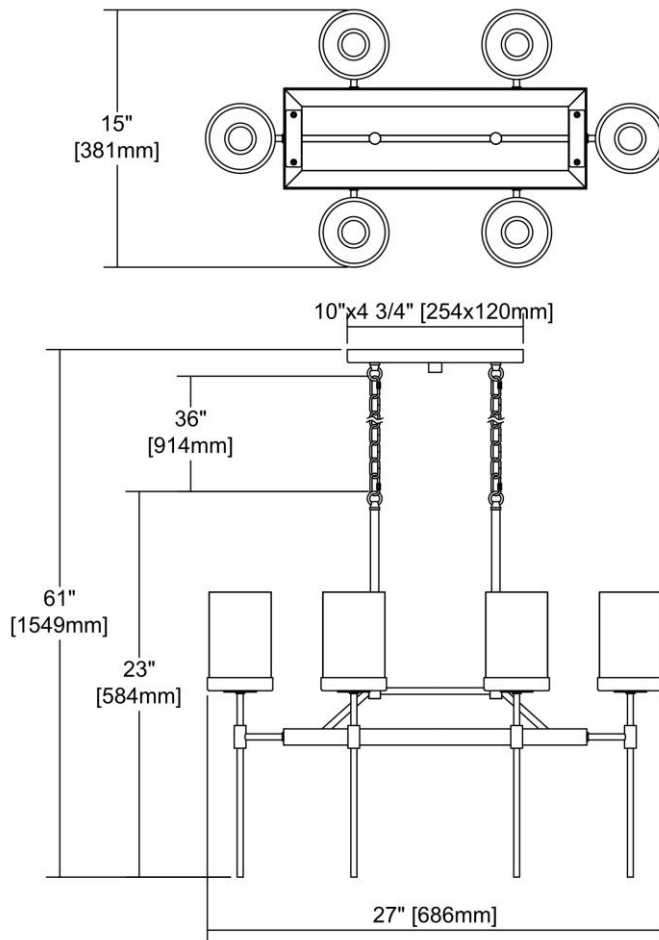

ITEM DIMENSIONS				RATINGS & SPECIFICATIONS				
Width	27 inches			Safety Rating	UL		Certification	N/A
Depth	15 inches			ADA Compliant	N/A		Voltage	N/A
Height	23 inches			BULBS / SOCKETS				
Weight	14 pounds			Quantity	6	Wattage	60 watts	
ADDITIONAL DIMENSIONS				Included	No		Type	A19 (E26 Medium Base)
Backplate / Canopy	10x4.75			Other	N/A			
HCWO	N/A			CHAIN / CORD INFORMATION				
Min. Extension	N/A			Chain	N/A		Cord	N/A
Max. Extension	N/A			SHADE / GLASS DETAILS				
OVERALL HEIGHT				Shade/Glass Description	Clear Glass			
Min.	N/A	Max.	N/A					
EXTENSION ROD(S)				Width	N/A		Height	N/A
N/A				Width at Top	N/A		Width at Bottom	N/A