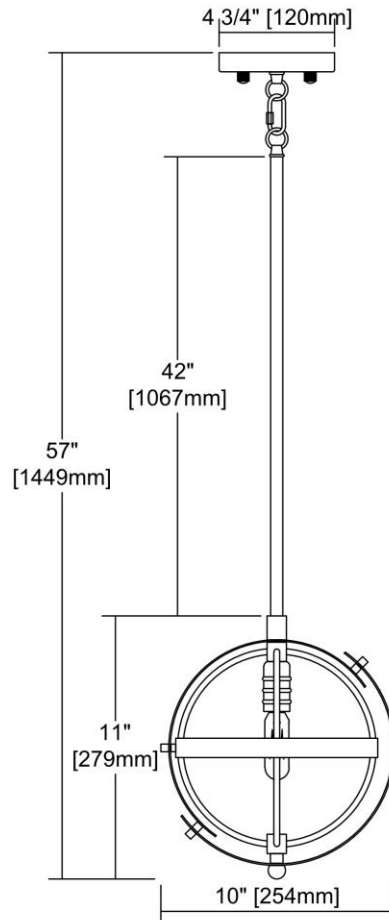


	<b>ITEM #:</b>	15284/1
	<b>UPC</b>	748119127552
	<b>Description</b>	Caldwell 1-Light Mini Pendant in Matte Black and Satin Brass
	<b>Finish</b>	Matte Black, Satin Brass
	<b>Materials</b>	Metal
	<b>Brand</b>	ELK Lighting
	<b>Collection</b>	Caldwell
	<b>Category</b>	Indoor Lighting
	<b>Type</b>	Mini Pendant

ITEM DIMENSIONS				RATINGS & SPECIFICATIONS				
<b>Width</b>	10 inches			<b>Safety Rating</b>	N/A		<b>Certification</b>	N/A
<b>Depth</b>	10 inches			<b>ADA Compliant</b>	N/A		<b>Voltage</b>	N/A
<b>Height</b>	11 inches			BULBS / SOCKETS				
<b>Weight</b>	4 pounds			<b>Quantity</b>	1	<b>Wattage</b>	60 watts	
ADDITIONAL DIMENSIONS				<b>Included</b>	No		<b>Type</b>	B11 (E12 Candelabra Base)
<b>Backplate / Canopy</b>	5x5			<b>Other</b>	N/A			
<b>HCWO</b>	N/A			CHAIN / CORD INFORMATION				
<b>Min. Extension</b>	N/A			<b>Chain</b>	N/A		<b>Cord</b>	N/A
<b>Max. Extension</b>	N/A			SHADE / GLASS DETAILS				
OVERALL HEIGHT				<b>Shade/Glass Description</b>	No Shade/Glass			
<b>Min.</b>	N/A		<b>Max.</b>	N/A				
EXTENSION ROD(S)				<b>Width</b>	N/A		<b>Height</b>	N/A
Rods: 1-6, 3-12				<b>Width at Top</b>	N/A		<b>Width at Bottom</b>	N/A