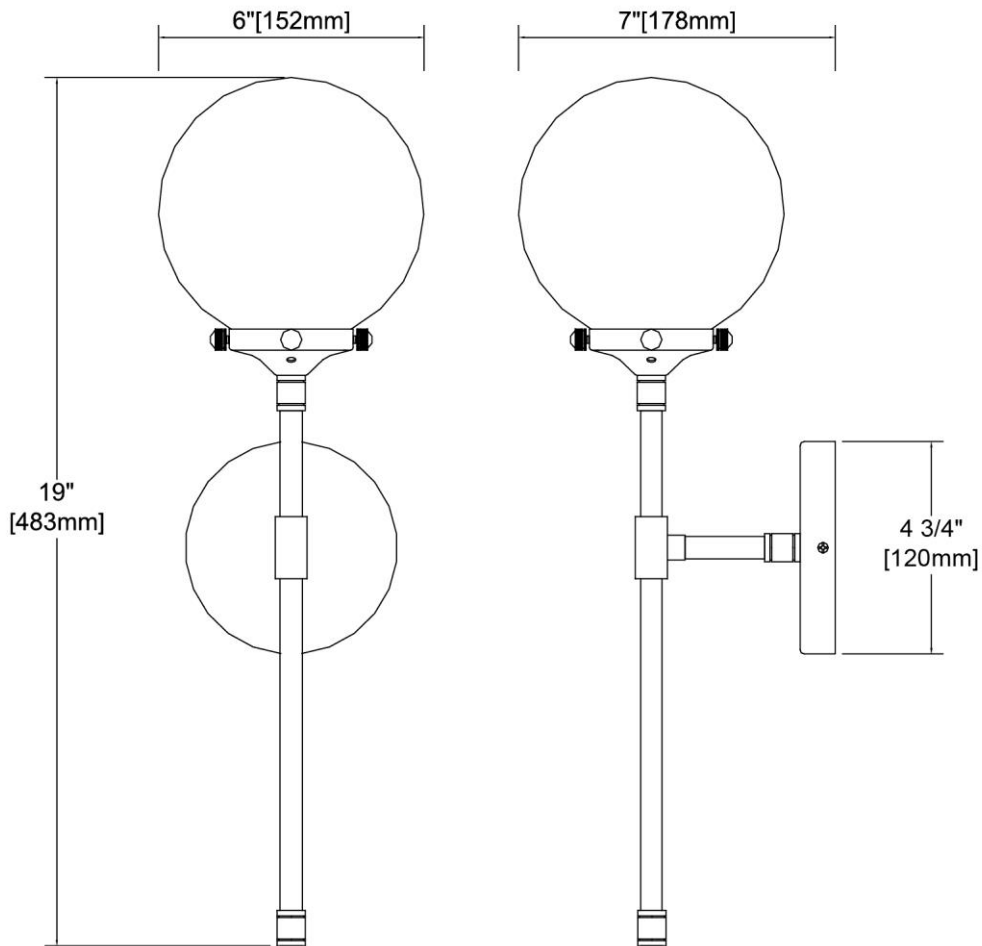

ITEM #:	15341/1
UPC	748119134765
Description	Boudreaux 1-Light Sconce in Matte Black with Clear Glass
Finish	Matte Black, Antique Gold
Materials	Glass, Steel
Brand	ELK Lighting
Collection	Boudreaux
Category	Indoor Lighting
Type	Sconce

ITEM DIMENSIONS				RATINGS & SPECIFICATIONS				
Width	6 inches			Safety Rating	UL		Certification	Dry locations
Depth	7 inches			ADA Compliant	N/A		Voltage	120
Height	19 inches			BULBS / SOCKETS				
Weight	2 pounds			Quantity	1	Wattage	60 watts	
ADDITIONAL DIMENSIONS				Included	No		Type	Torpedo (E12 Candelabra Base)
Backplate / Canopy	4.75 diameter			Other	N/A			
HCWO	N/A			CHAIN / CORD INFORMATION				
Min. Extension	N/A			Chain	N/A		Cord	10 inches
Max. Extension	N/A			SHADE / GLASS DETAILS				
OVERALL HEIGHT				Shade/Glass Description	Clear glass			
Min.	N/A		Max.	N/A				
EXTENSION ROD(S)				Width	6 inches		Height	6 inches
N/A				Width at Top	N/A		Width at Bottom	N/A