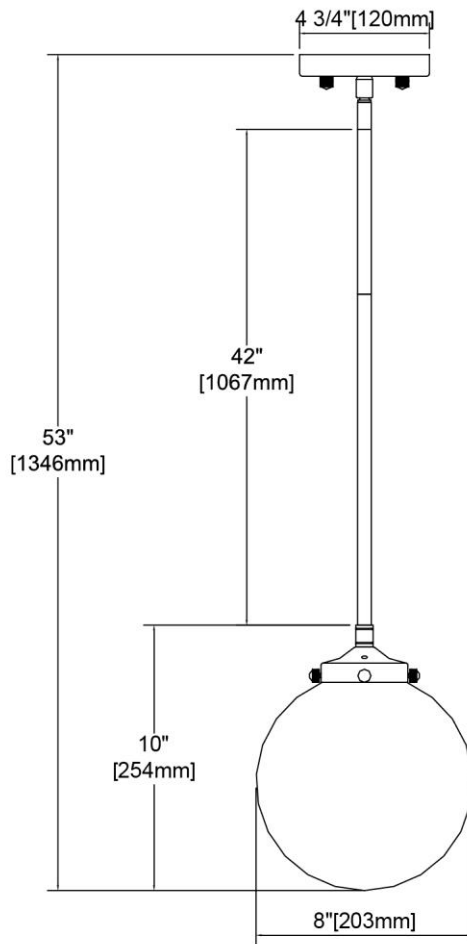


	ITEM #:	15354/1
	UPC	748119134819
	Description	Boudreaux 1-Light Mini Pendant in Matte Black with Clear Glass
	Finish	Matte Black, Polished Nickel
	Materials	Glass, Steel
	Brand	ELK Lighting
	Collection	Boudreaux
	Category	Indoor Lighting
	Type	Mini Pendant

ITEM DIMENSIONS				RATINGS & SPECIFICATIONS				
Width	8 inches			Safety Rating	UL		Certification	Dry locations
Depth	8 inches			ADA Compliant	N/A		Voltage	120
Height	10 inches			BULBS / SOCKETS				
Weight	3 pounds			Quantity	1	Wattage	60 watts	
ADDITIONAL DIMENSIONS				Included	No	Type	A19 (E26 Medium Base)	
Backplate / Canopy	4.75 diameter			Other	N/A			
HCWO	N/A			CHAIN / CORD INFORMATION				
Min. Extension	N/A			Chain	N/A	Cord	72 inches - Black	
Max. Extension	N/A			SHADE / GLASS DETAILS				
OVERALL HEIGHT				Shade/Glass Description	Clear glass			
Min.	12 inches	Max.	53 inches					
EXTENSION ROD(S)				Width	8 inches		Height	8 inches
Rods: 1-1, 1-6, 3-12				Width at Top	N/A		Width at Bottom	N/A