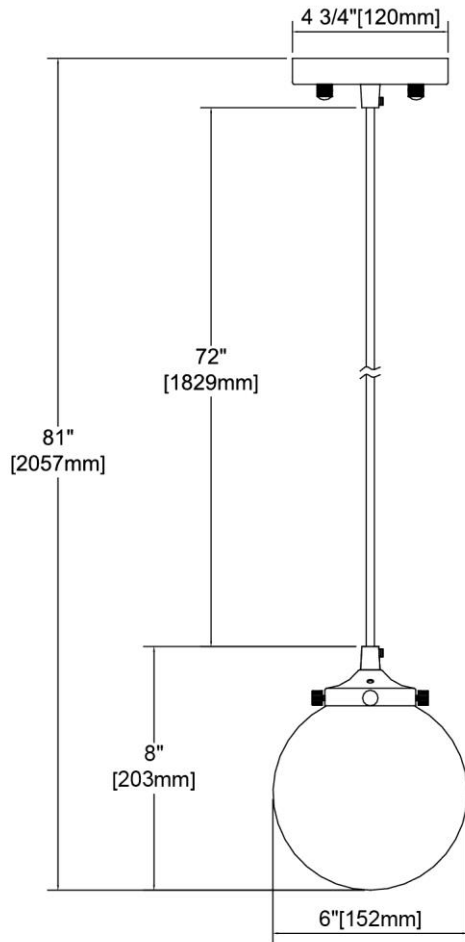


	<b>ITEM #:</b>	15363/1
	<b>UPC</b>	748119134888
	<b>Description</b>	Boudreaux 1-Light Mini Pendant in Polished Nickel with Frosted
	<b>Finish</b>	Polished Nickel
	<b>Materials</b>	Glass, Steel
	<b>Brand</b>	ELK Lighting
	<b>Collection</b>	Boudreaux
	<b>Category</b>	Indoor Lighting
	<b>Type</b>	Mini Pendant

ITEM DIMENSIONS				RATINGS & SPECIFICATIONS				
<b>Width</b>	6 inches			<b>Safety Rating</b>	UL		<b>Certification</b>	Dry locations
<b>Depth</b>	6 inches			<b>ADA Compliant</b>	N/A		<b>Voltage</b>	120
<b>Height</b>	8 inches			<b>BULBS / SOCKETS</b>				
<b>Weight</b>	2 pounds			<b>Quantity</b>	1	<b>Wattage</b>	60 watts	
<b>ADDITIONAL DIMENSIONS</b>				<b>Included</b>	No	<b>Type</b>	Torpedo (E12 Candelabra Base)	
<b>Backplate / Canopy</b>	4.75 diameter			<b>Other</b>	N/A			
<b>HCWO</b>	N/A			<b>CHAIN / CORD INFORMATION</b>				
<b>Min. Extension</b>	N/A			<b>Chain</b>	N/A	<b>Cord</b>	72 inches - Clear	
<b>Max. Extension</b>	N/A			<b>SHADE / GLASS DETAILS</b>				
<b>OVERALL HEIGHT</b>				<b>Shade/Glass Description</b>	Frosted			
<b>Min.</b>	9 inches	<b>Max.</b>	81 inches					
<b>EXTENSION ROD(S)</b>				<b>Width</b>	6 inches		<b>Height</b>	6 inches
N/A				<b>Width at Top</b>	N/A		<b>Width at Bottom</b>	N/A