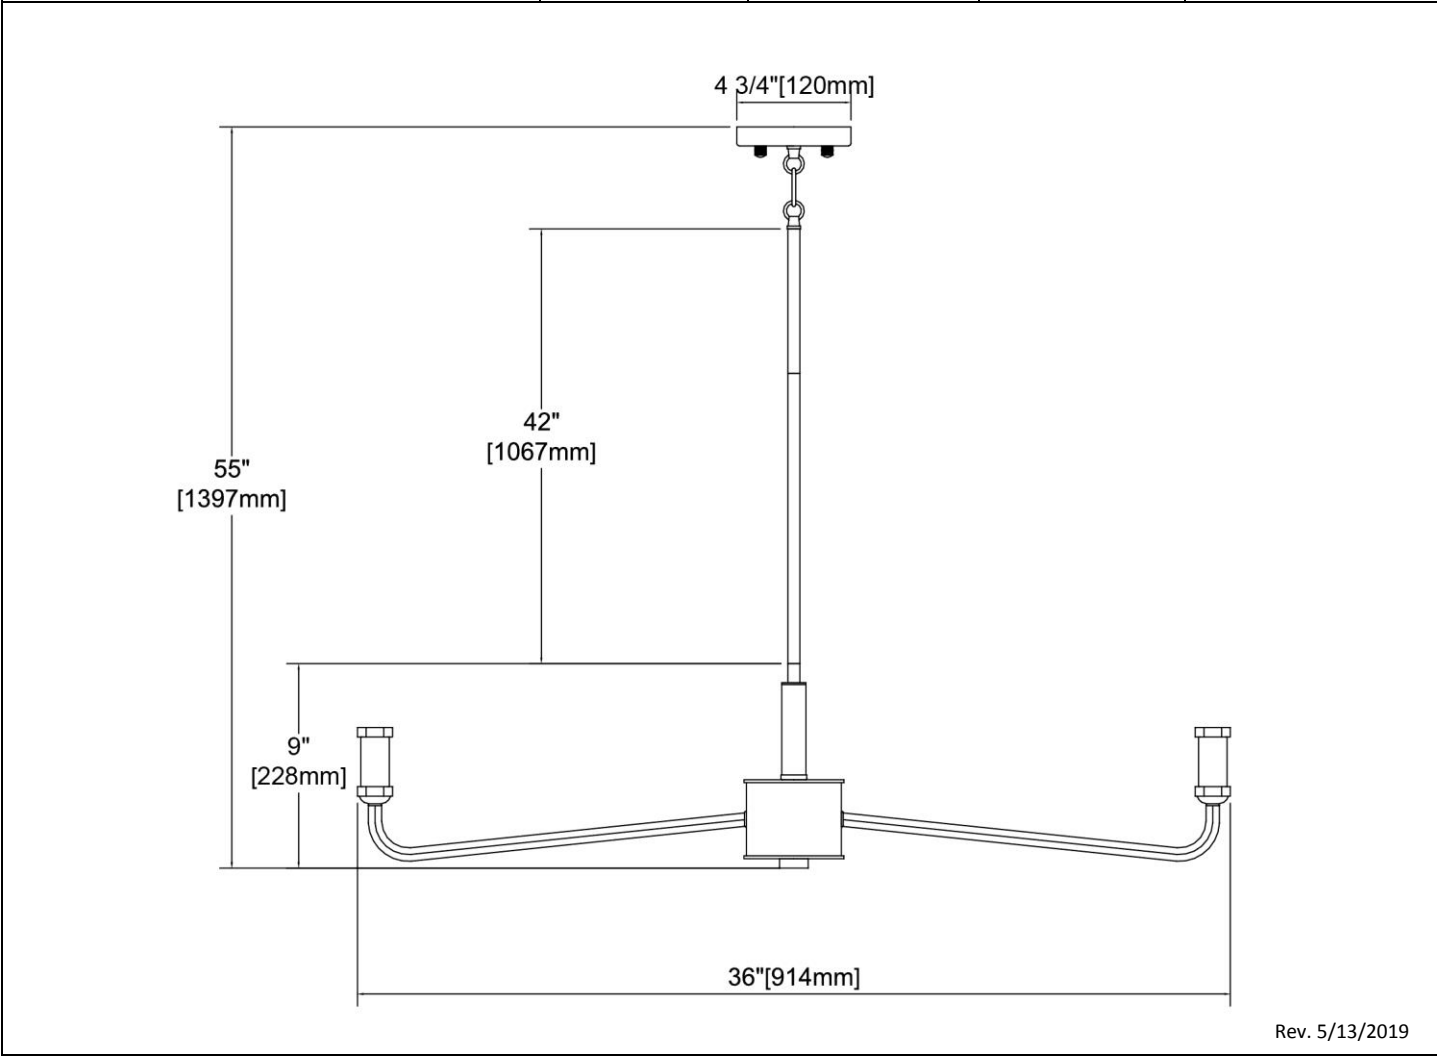

ITEM #:	15396/8
UPC	748119134987
Description	Cortlandt 8-Light Chandelier in Gray Iron
Finish	Gray Iron, Brushed Platinum
Materials	Steel
Brand	ELK Lighting
Collection	Cortlandt
Category	Indoor Lighting
Type	Chandelier

ITEM DIMENSIONS				RATINGS & SPECIFICATIONS				
Width	36 inches			Safety Rating	UL		Certification	Dry locations
Depth	36 inches			ADA Compliant	N/A		Voltage	120
Height	9 inches			BULBS / SOCKETS				
Weight	8 pounds			Quantity	8		Wattage	60 watts
ADDITIONAL DIMENSIONS				Included	No		Type	Torpedo (E12 Candelabra Base)
Backplate / Canopy	4.75 diameter			Other	N/A			
HCWO	N/A			CHAIN / CORD INFORMATION				
Min. Extension	N/A			Chain	N/A		Cord	96 inches - Clear
Max. Extension	N/A			SHADE / GLASS DETAILS				
OVERALL HEIGHT				Shade/Glass Description	N/A			
Min.	12 inches		Max.	55 inches				
EXTENSION ROD(S)				Width	N/A		Height	N/A
Rods: 1-6, 3-12				Width at Top	N/A		Width at Bottom	N/A