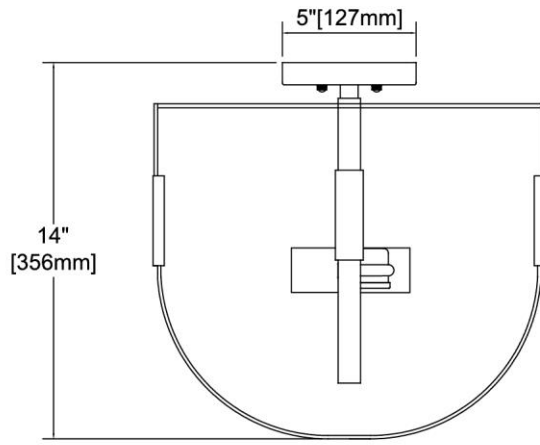

ITEM #:	15454/3
UPC	748119139807
Description	Heathrow 3-Light Semi Flush in Matte Black and Satin Brass
Finish	Matte Black, Satin Brass
Materials	Steel
Brand	ELK Lighting
Collection	Heathrow
Category	Indoor Lighting
Type	Semi Flush Mount

ITEM DIMENSIONS			
Width	14 inches		
Depth	14 inches		
Height	14 inches		
Weight	5 pounds		
ADDITIONAL DIMENSIONS			
Backplate / Canopy	5 diameter		
HCWO	N/A		
Min. Extension	N/A		
Max. Extension	N/A		
OVERALL HEIGHT			
Min.	N/A	Max.	N/A
EXTENSION ROD(S)			
N/A			

RATINGS & SPECIFICATIONS			
Safety Rating	ETL	Certification	Dry locations
ADA Compliant	N/A	Voltage	120 volts
BULBS / SOCKETS			
Quantity	3	Wattage	60 watts
Included	No	Type	A19 (E26 Medium Base)
Other	N/A		
CHAIN / CORD INFORMATION			
Chain	N/A	Cord	8 inches
SHADE / GLASS DETAILS			
Shade/Glass Description	No Shade/Glass		
Width	N/A	Height	N/A
Width at Top	N/A	Width at Bottom	N/A