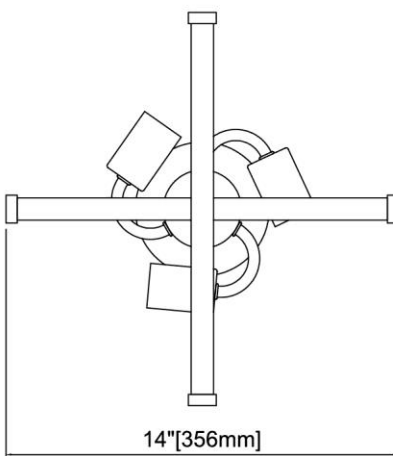

ITEM #:	15454/3
UPC	748119139807
Description	Heathrow 3-Light Semi Flush in Matte Black and Satin Brass
Finish	Matte Black, Satin Brass
Materials	Steel
Brand	ELK Lighting
Collection	Heathrow
Category	Indoor Lighting
Type	Semi Flush Mount

ITEM DIMENSIONS			
Width	14 inches		
Depth	14 inches		
Height	14 inches		
Weight	5 pounds		
ADDITIONAL DIMENSIONS			
Backplate / Canopy	5 diameter		
HCWO	N/A		
Min. Extension	N/A		
Max. Extension	N/A		
OVERALL HEIGHT			
Min.	N/A	Max.	N/A
EXTENSION ROD(S)			
N/A			

RATINGS & SPECIFICATIONS			
Safety Rating	ETL	Certification	Dry locations
ADA Compliant	N/A	Voltage	120 volts
BULBS / SOCKETS			
Quantity	3	Wattage	60 watts
Included	No	Type	A19 (E26 Medium Base)
Other	N/A		
CHAIN / CORD INFORMATION			
Chain	N/A	Cord	8 inches
SHADE / GLASS DETAILS			
Shade/Glass Description	No Shade/Glass		
Width	N/A	Height	N/A
Width at Top	N/A	Width at Bottom	N/A