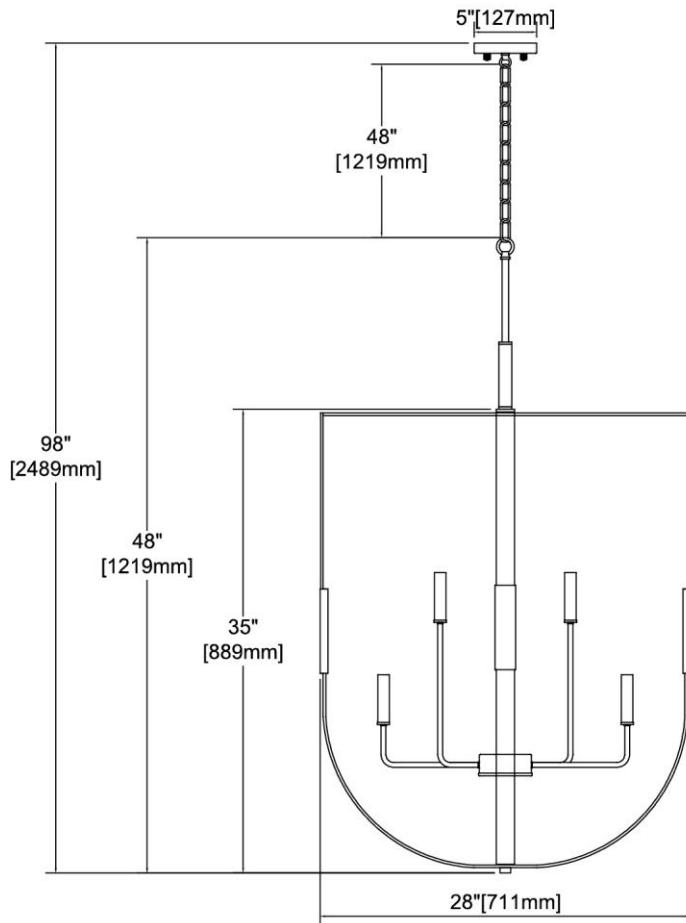


	ITEM #:	15459/10
	UPC	748119139791
	Description	Heathrow 10-Light Chandelier in Matte Black and Satin Brass
	Finish	Matte Black, Satin Brass
	Materials	Steel
	Brand	ELK Lighting
	Collection	Heathrow
	Category	Indoor Lighting
	Type	Chandelier

ITEM DIMENSIONS				RATINGS & SPECIFICATIONS				
Width	28 inches			Safety Rating	ETL		Certification	Dry locations
Depth	28 inches			ADA Compliant	N/A		Voltage	120 volts
Height	35 inches			BULBS / SOCKETS				
Weight	28 pounds			Quantity	10	Wattage	60 watts	
ADDITIONAL DIMENSIONS				Included	No	Type	Torpedo (E12 Candelabra Base)	
Backplate / Canopy	5 diameter			Other	N/A			
HCWO	N/A			CHAIN / CORD INFORMATION				
Min. Extension	N/A			Chain	48 inches	Cord	96 inches	
Max. Extension	N/A			SHADE / GLASS DETAILS				
OVERALL HEIGHT				Shade/Glass Description	No Shade/Glass			
Min.	51 inches	Max.	98 inches	Width	N/A		Height	N/A
EXTENSION ROD(S)				Width at Top	N/A		Width at Bottom	N/A
Rods: 1-11								