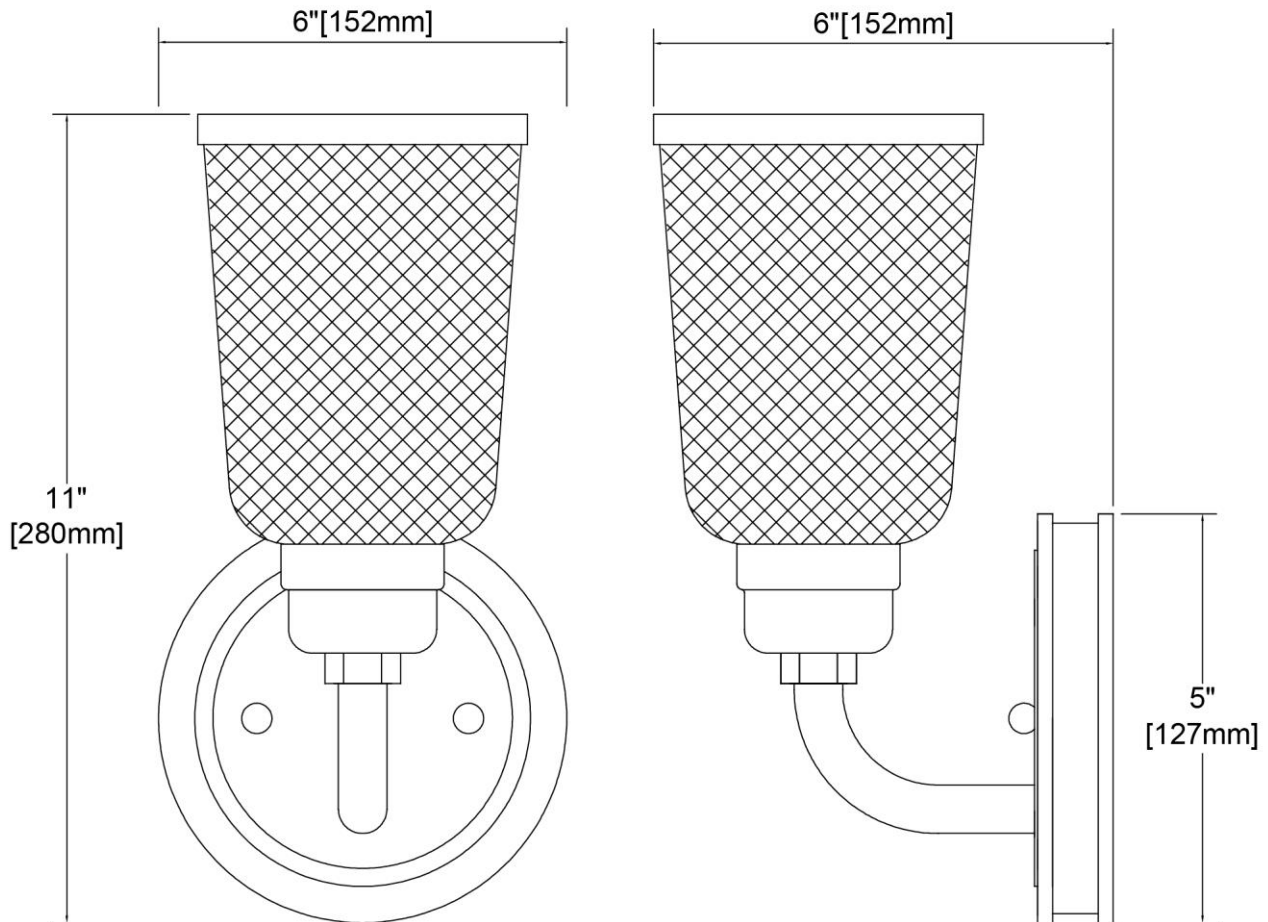

<b>ITEM #:</b>	15651/1
<b>UPC</b>	748119140308
<b>Description</b>	Glencoe 1-Light Vanity Light in Oil Rubbed Bronze with Weathered Zinc Metal Mesh
<b>Finish</b>	Weathered Zinc, Oil Rubbed Bronze
<b>Materials</b>	Steel
<b>Brand</b>	ELK Lighting
<b>Collection</b>	Glencoe
<b>Category</b>	Indoor Lighting
<b>Type</b>	Vanity Light

ITEM DIMENSIONS				RATINGS & SPECIFICATIONS				
<b>Width</b>	6 inches			<b>Safety Rating</b>	UL		<b>Certification</b>	Dry locations
<b>Depth</b>	6 inches			<b>ADA Compliant</b>	N/A		<b>Voltage</b>	120 volts
<b>Height</b>	11 inches			<b>BULBS / SOCKETS</b>				
<b>Weight</b>	1 pounds			<b>Quantity</b>	1	<b>Wattage</b>	60 watts	
<b>ADDITIONAL DIMENSIONS</b>				<b>Included</b>	No		<b>Type</b>	A19 (E26 Medium Base)
<b>Backplate / Canopy</b>	5 diameter			<b>Other</b>	N/A			
<b>HCWO</b>	N/A			<b>CHAIN / CORD INFORMATION</b>				
<b>Min. Extension</b>	N/A			<b>Chain</b>	N/A		<b>Cord</b>	8 inches
<b>Max. Extension</b>	N/A			<b>SHADE / GLASS DETAILS</b>				
<b>OVERALL HEIGHT</b>				<b>Shade/Glass Description</b>	Weathered Zinc Metal Mesh			
<b>Min.</b>	N/A		<b>Max.</b>	N/A				
<b>EXTENSION ROD(S)</b>				<b>Width</b>	5 inches		<b>Height</b>	6 inches
N/A				<b>Width at Top</b>	N/A		<b>Width at Bottom</b>	N/A