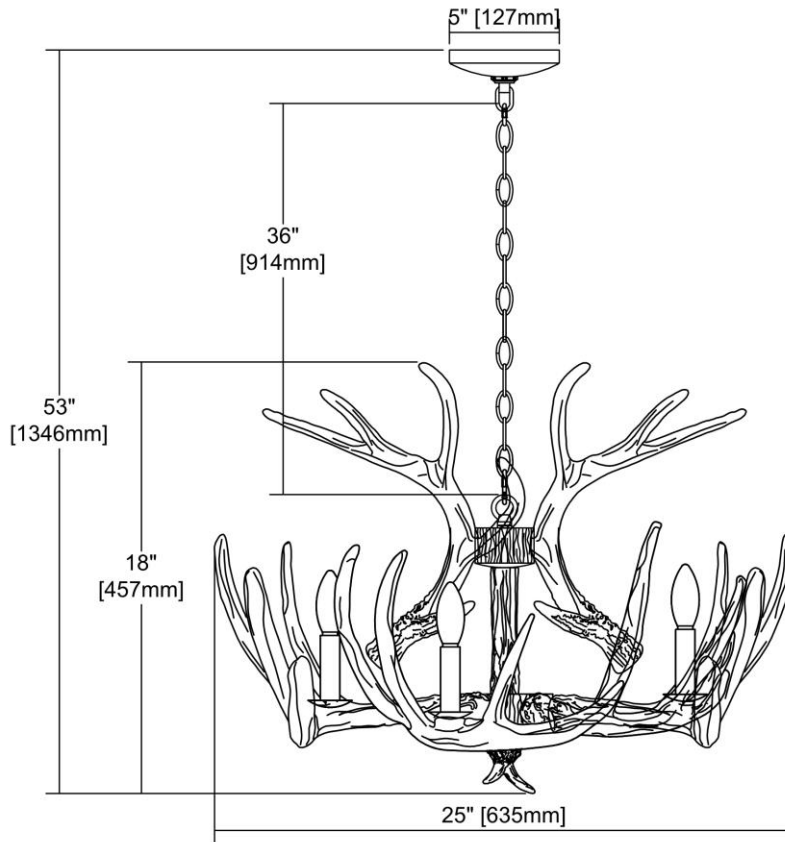

	<b>ITEM #:</b>	16315/6
	<b>UPC</b>	748119113777
	<b>Description</b>	Elk 6-Light Chandelier in Wood Brown
	<b>Finish</b>	Wood Brown
	<b>Materials</b>	Metal, Resin
	<b>Brand</b>	ELK Lighting
	<b>Collection</b>	Elk
	<b>Category</b>	Indoor Lighting
	<b>Type</b>	Chandelier

ITEM DIMENSIONS				RATINGS & SPECIFICATIONS				
<b>Width</b>	25 inches			<b>Safety Rating</b>	UL		<b>Certification</b>	N/A
<b>Depth</b>	25 inches			<b>ADA Compliant</b>	N/A		<b>Voltage</b>	N/A
<b>Height</b>	18 inches			<b>BULBS / SOCKETS</b>				
<b>Weight</b>	15 pounds			<b>Quantity</b>	6		<b>Wattage</b>	60 watts
ADDITIONAL DIMENSIONS				<b>Included</b>	No		<b>Type</b>	B11 (E12 Candelabra Base)
<b>Backplate / Canopy</b>	5x5			<b>Other</b>	N/A			
<b>HCWO</b>	N/A			CHAIN / CORD INFORMATION				
<b>Min. Extension</b>	N/A			<b>Chain</b>	N/A		<b>Cord</b>	N/A
<b>Max. Extension</b>	N/A			SHADE / GLASS DETAILS				
OVERALL HEIGHT				<b>Shade/Glass Description</b>	No Shade/Glass			
<b>Min.</b>	N/A		<b>Max.</b>	N/A				
EXTENSION ROD(S)				<b>Width</b>	N/A		<b>Height</b>	N/A
N/A				<b>Width at Top</b>	N/A		<b>Width at Bottom</b>	N/A